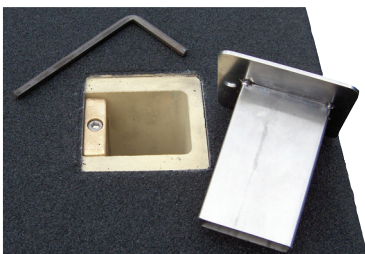

## RockSolid® Commercial Game

- Features patented RockSolid anchor to eliminate movement
- SealedSteel® frame and rim
- Commercial Grade 304 stainless steel frame made with 2.5" x .120 wall thickness square tube
- Removable unit, with optional safety anchor cap that sits flush with deck
- Regulation rim, net, basketball and needle included

RockSolid Commercial Basketball Game

RockSolid Commercial Basketball Game  
Extended Reach

RockSolid Anchor with Safety Cap

Part No.	Description	Shipping			
		Weight	Length	Width	Height
S-BASK-ERS	RockSolid commercial basketball game, complete w/anchor & escutcheon	68 lbs 30kg	49" 124cm	34" 86cm	8" 20cm
S-BASK-ERSA	RockSolid commercial basketball game, w/ no anchor	60 lbs 27kg	49" 124cm	34" 86cm	8" 20cm
S-BASK-ERS-ER	RockSolid extended reach commercial basketball game, w/ RockSolid anchor	74 lbs 33kg	49" 124cm	34" 86cm	8" 20cm
S-BASK-ERSA-ER	RockSolid extended reach commercial basketball game, w/ no anchor	66 lbs 29kg	49" 124cm	34" 86cm	8" 20cm