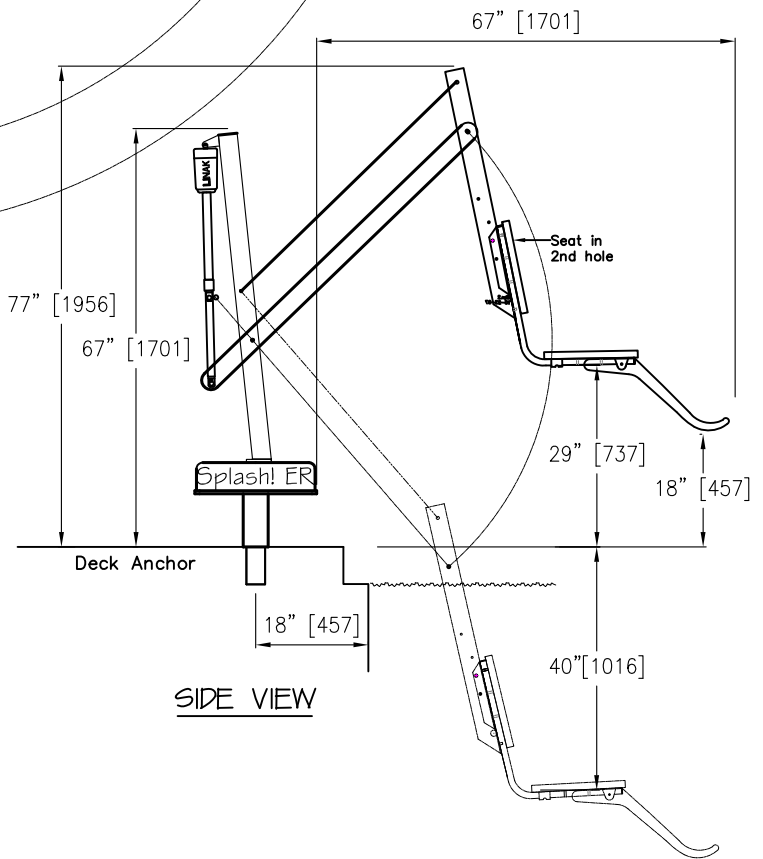

SIDE VIEW

This represents the most current information on this product. However, S.R. Smith, LLC assumes no liability for its use.

S.R. Smith, LLC
P.O. Box 400
Canby, OR 97013
PH: 888-824-4387
FX: 503-266-4334
www.srsmith.com

Product: SPLASH! ER LIFT		Part Number: 370-0000	
Drawn by: LC	Date: 06-23-09	Approved by: JC	Date: 06-25-09
Drawing #: 370-0000		Rev:	Sheet: 0