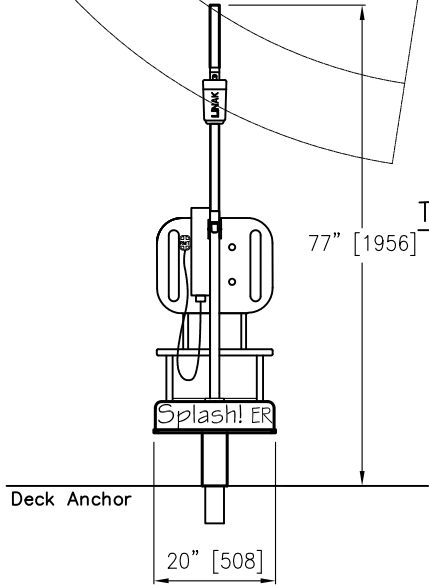

# SPLASH! EXTENDED REACH POOL LIFT

- NOTES:**  
 1. DRAWINGS SHOW KEY VIEWS OF LIFT.  
 2. INSTALLATION TO BE COMPLETED IN ACCORDANCE WITH MANUFACTURER'S SPECIFICATIONS.  
 3. DO NOT SCALE DRAWINGS.

344° rotation  
**TOP VIEW**

Product: <b>SPLASH! ER LIFT</b>		Part Number: <b>370-0000</b>	
Drawn by: <b>LC</b>	Date: <b>06-23-09</b>	Approved by: <b>JC</b>	Date: <b>06-25-09</b>
Drawing #: <b>370-0000</b>		Rev:	Sheet: <b>0</b>