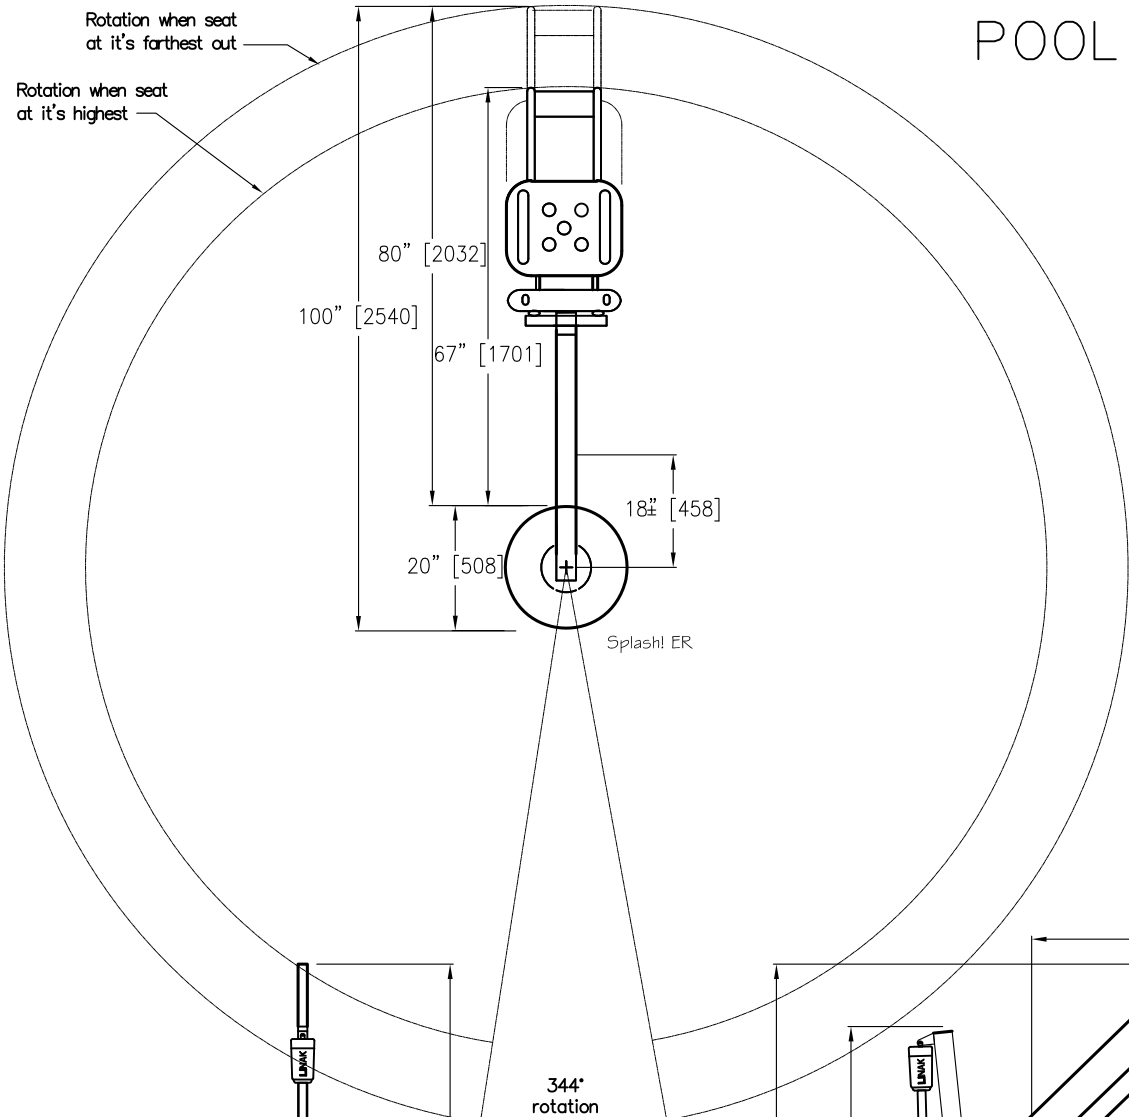

# SPLASH! EXTENDED REACH POOL LIFT

- NOTES:**  
 1. DRAWINGS SHOW KEY VIEWS OF LIFT.  
 2. INSTALLATION TO BE COMPLETED IN ACCORDANCE WITH MANUFACTURER'S SPECIFICATIONS.  
 3. DO NOT SCALE DRAWINGS.

344° rotation  
**TOP VIEW**

Product: <b>SPLASH! ER LIFT</b>		Part Number: <b>370-0000</b>	
Drawn by: <b>LC</b>	Date: <b>06-23-09</b>	Approved by: <b>JC</b>	Date: <b>06-25-09</b>
Drawing #: <b>370-0000</b>		Rev:	Sheet: <b>0</b>