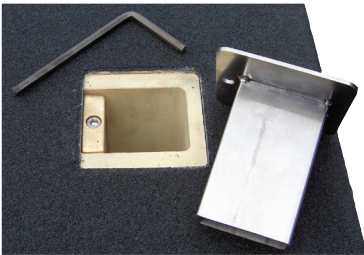

Swim N' Dunk RockSolid™ Basketball LongReach

- Features patented RockSolid™ anchor to eliminate movement
- Commercial grade, 3mm wall thickness, 63.5mm square stainless steel frame
- SealedSteel® vinyl-coated frame and rim
- 76cm setback
- Removable unit, with optional safety anchor cap that sits flush with deck
- Regulation rim, net, basketball and needle included

Part No.	Description	Shipping			
		Weight	Length	Width	Height
S-BASK-ERS-ER-MG	Commercial basketball game, complete w/anchor & escutcheon	33kg	124cm	86cm	20cm

RockSolid Anchor with Safety Cap