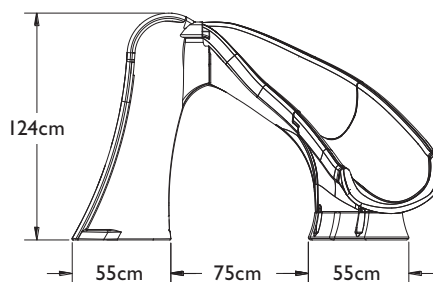

Compact style ideal for limited deck space and smaller pool enthusiasts.

- 1.3m in height
- Available with a right curve flume only
- Accommodates sliders up to 175 lbs/79kg
- Sturdy rotomolded construction for strength and durability
- Enclosed ladder design for maximum safety
- Designed for quick and easy assembly
- Water delivery system connects to a garden hose
- Simple deck mounted installation
- For residential applications

Model No.	Description	Shipping			
		Weight	Length	Width	Height
698-209-58123-INT	Sandstone, Right Curve	61kg	131cm	105cm	80cm
698-209-58124-INT	Gray Granite*, Right Curve				
Parts & Accessories					
69-209-113	Cyclone Hardware Kit				
69-209-710	Cyclone Plumbing Kit				

* Gray Granite slides are not an exact match with Gray Granite diving boards & stands due to differences in material. Please consult your sales representative for more details.