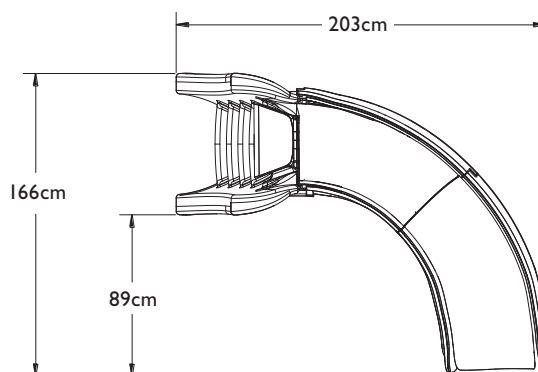

Flume Details

Compact style ideal for limited deck space and smaller pool enthusiasts.

- 1.3m in height
- Available with a right curve flume only
- Accommodates sliders up to 175 lbs/79kg
- Sturdy rotomolded construction for strength and durability
- Enclosed ladder design for maximum safety
- Designed for quick and easy assembly
- Water delivery system connects to a garden hose
- Simple deck mounted installation
- For residential applications

Model No.	Description	Shipping			
		Weight	Length	Width	Height
698-209-58123-INT	Sandstone, Right Curve	61kg	131cm	105cm	80cm
698-209-58124-INT	Gray Granite*, Right Curve				
Parts & Accessories					
69-209-113	Cyclone Hardware Kit				
69-209-710	Cyclone Plumbing Kit				

* Gray Granite slides are not an exact match with Gray Granite diving boards & stands due to differences in material. Please consult your sales representative for more details.