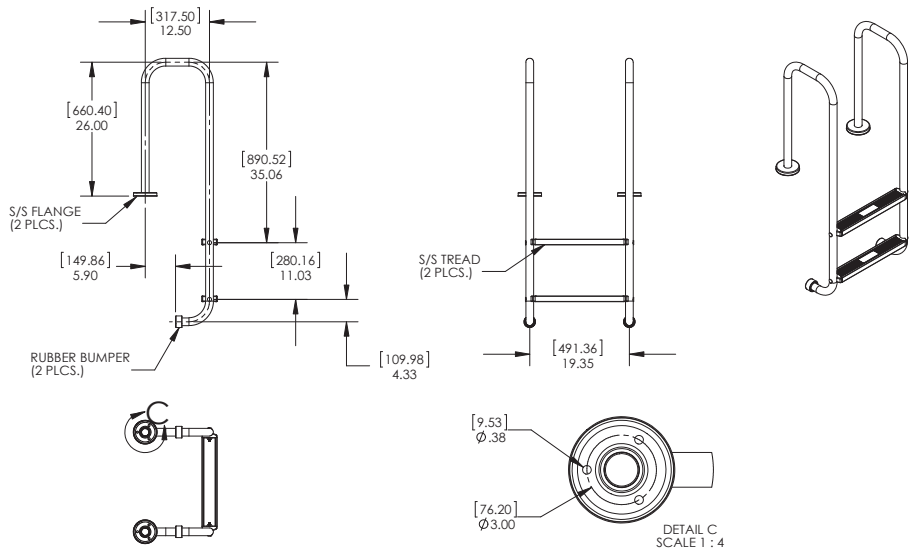

# Narrow Ladder

- Individually crafted with state-of-the-art bending technology
- 38mm diameter, 1.2mm thickness 316L stainless steel tubing
- Custom finishing options:  
Powder-coating in pearl white, stone beige and Aztec black  
Nycote® finish provides extra barrier of protection

Model No.	Description
SL-UF-2	Narrow Two-step Ladder - Flanged
SL-UF-3	Narrow Three-step Ladder - Flanged
SL-UF-4	Narrow Four-step Ladder - Flanged

## Colours

Flanged Model with  
Cover Plate Detail