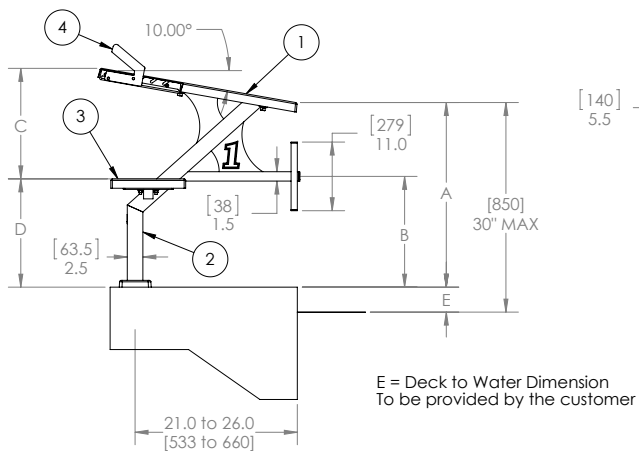

Legacy Launch Side Mount Starting Platform

Side View