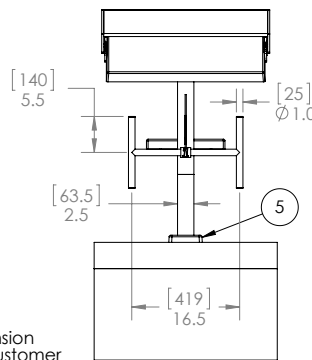

## Heights & Setbacks

Product	Setback Range	Height Off Deck	Footboard Dimensions
Legacy Launch	21" to 26"	17" to 29.5"	24" x 32"
Legacy Launch Side Mount	21" to 26"	17" to 29.5"	24" x 32"
Legacy Launch Long Reach	30" to 40"	20" to 29.5"	24" x 32"

\*Setback is to center of the anchor

\*\*Height from deck edge to top front edge of the platform

## Legacy Launch Starting Platform

Legacy Launch & Legacy Launch Side Mount

Side View

Front View

Description	A*	B		
LAUNCH 26-30	30	16.62	18.00	18.25
LAUNCH 26-29.5	29.5	16.62	17.50	17.75
LAUNCH 26-29	29	16.62	17.00	17.25
LAUNCH 26-28.5	28.5	16.62	16.50	16.75
LAUNCH 26-28	28	16.62	16.00	16.25
LAUNCH 26-27.5	27.5	16.62	15.50	15.75
LAUNCH 26-27	27	16.62	15.00	15.25
LAUNCH 26-26.5	26.5	16.62	14.50	14.75
LAUNCH 26-26	26	16.62	14.00	14.25
LAUNCH 26-25.5	25.5	16.62	13.50	13.75
LAUNCH 26-25	25	16.62	13.00	13.25
LAUNCH 25-24.5	24.5	14.66	12.50	14.75
LAUNCH 25-24	24	14.66	12.00	14.25
LAUNCH 24-23.5	23.5	14.16	11.50	14.25
LAUNCH 24-23	23	14.16	11.00	13.75
LAUNCH 23-22.5	22.5	12.91	10.50	14.50
LAUNCH 23-22	22	12.91	10.00	14.00
LAUNCH 23-21.5	21.5	12.91	9.50	13.50
LAUNCH 23-21	21	12.91	9.00	13.00
LAUNCH 23-20.5	20.5	12.91	8.50	12.50
LAUNCH 23-20	20	12.91	8.00	12.00
LAUNCH 22-19.5	19.5	11.91	7.50	12.50
LAUNCH 22-19	19	11.91	7.00	12.00
LAUNCH 22-18.5	18.5	11.91	6.50	11.50
LAUNCH 21-18	18	10.66	6.00	12.25
LAUNCH 21-17.5	17.5	10.66	5.50	11.75
LAUNCH 21-17	17	10.66	5.00	11.25

\*NOMINAL DIMENSION