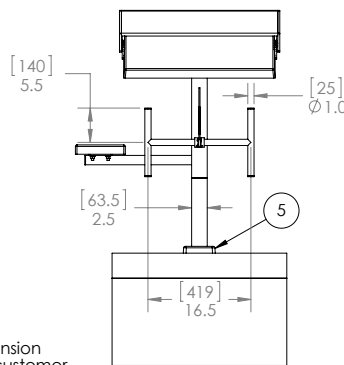

Legacy Launch Starting Platform

Legacy Launch & Legacy Launch Side Mount

Description	A*	B		
LAUNCH 26-30	30	16.62	18.00	18.25
LAUNCH 26-29.5	29.5	16.62	17.50	17.75
LAUNCH 26-29	29	16.62	17.00	17.25
LAUNCH 26-28.5	28.5	16.62	16.50	16.75
LAUNCH 26-28	28	16.62	16.00	16.25
LAUNCH 26-27.5	27.5	16.62	15.50	15.75
LAUNCH 26-27	27	16.62	15.00	15.25
LAUNCH 26-26.5	26.5	16.62	14.50	14.75
LAUNCH 26-26	26	16.62	14.00	14.25
LAUNCH 26-25.5	25.5	16.62	13.50	13.75
LAUNCH 26-25	25	16.62	13.00	13.25
LAUNCH 25-24.5	24.5	14.66	12.50	14.75
LAUNCH 25-24	24	14.66	12.00	14.25
LAUNCH 24-23.5	23.5	14.16	11.50	14.25
LAUNCH 24-23	23	14.16	11.00	13.75
LAUNCH 23-22.5	22.5	12.91	10.50	14.50
LAUNCH 23-22	22	12.91	10.00	14.00
LAUNCH 23-21.5	21.5	12.91	9.50	13.50
LAUNCH 23-21	21	12.91	9.00	13.00
LAUNCH 23-20.5	20.5	12.91	8.50	12.50
LAUNCH 23-20	20	12.91	8.00	12.00
LAUNCH 22-19.5	19.5	11.91	7.50	12.50
LAUNCH 22-19	19	11.91	7.00	12.00
LAUNCH 22-18.5	18.5	11.91	6.50	11.50
LAUNCH 21-18	18	10.66	6.00	12.25
LAUNCH 21-17.5	17.5	10.66	5.50	11.75
LAUNCH 21-17	17	10.66	5.00	11.25

*NOMINAL DIMENSION

Legacy Launch Side Mount Starting Platform

Front View

Legacy Launch Long Reach Starting Platform