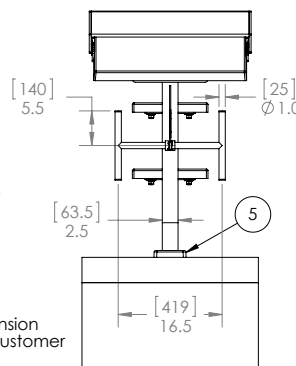

Legacy Launch Starting Platform

Legacy Launch & Legacy Launch Side Mount

Description	A*	B		
LAUNCH 26-30	30	16.62	18.00	18.25
LAUNCH 26-29.5	29.5	16.62	17.50	17.75
LAUNCH 26-29	29	16.62	17.00	17.25
LAUNCH 26-28.5	28.5	16.62	16.50	16.75
LAUNCH 26-28	28	16.62	16.00	16.25
LAUNCH 26-27.5	27.5	16.62	15.50	15.75
LAUNCH 26-27	27	16.62	15.00	15.25
LAUNCH 26-26.5	26.5	16.62	14.50	14.75
LAUNCH 26-26	26	16.62	14.00	14.25
LAUNCH 26-25.5	25.5	16.62	13.50	13.75
LAUNCH 26-25	25	16.62	13.00	13.25
LAUNCH 25-24.5	24.5	14.66	12.50	14.75
LAUNCH 25-24	24	14.66	12.00	14.25
LAUNCH 24-23.5	23.5	14.16	11.50	14.25
LAUNCH 24-23	23	14.16	11.00	13.75
LAUNCH 23-22.5	22.5	12.91	10.50	14.50
LAUNCH 23-22	22	12.91	10.00	14.00
LAUNCH 23-21.5	21.5	12.91	9.50	13.50
LAUNCH 23-21	21	12.91	9.00	13.00
LAUNCH 23-20.5	20.5	12.91	8.50	12.50
LAUNCH 23-20	20	12.91	8.00	12.00
LAUNCH 22-19.5	19.5	11.91	7.50	12.50
LAUNCH 22-19	19	11.91	7.00	12.00
LAUNCH 22-18.5	18.5	11.91	6.50	11.50
LAUNCH 21-18	18	10.66	6.00	12.25
LAUNCH 21-17.5	17.5	10.66	5.50	11.75
LAUNCH 21-17	17	10.66	5.00	11.25

*NOMINAL DIMENSION

Legacy Launch Side Mount Starting Platform

Front View

Legacy Launch Long Reach Starting Platform