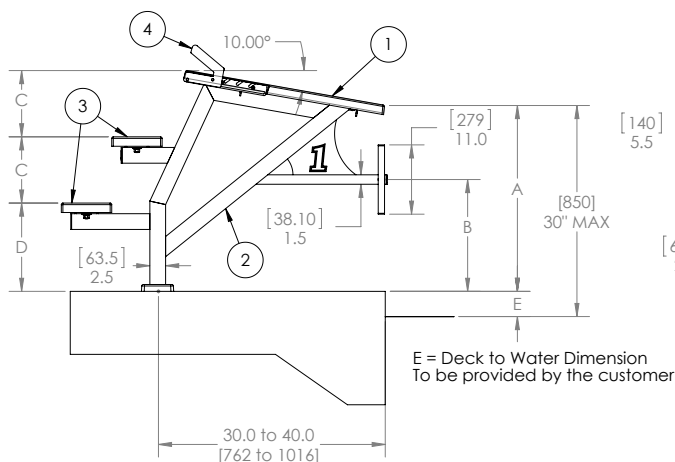

\*Setback is to center of the anchor

\*\*Height from deck edge to top front edge of the platform

\*NOMINAL DIMENSION

## Legacy Launch Side Mount Starting Platform

Side View

Front View

## Legacy Launch Long Reach Starting Platform

Side View

Front View