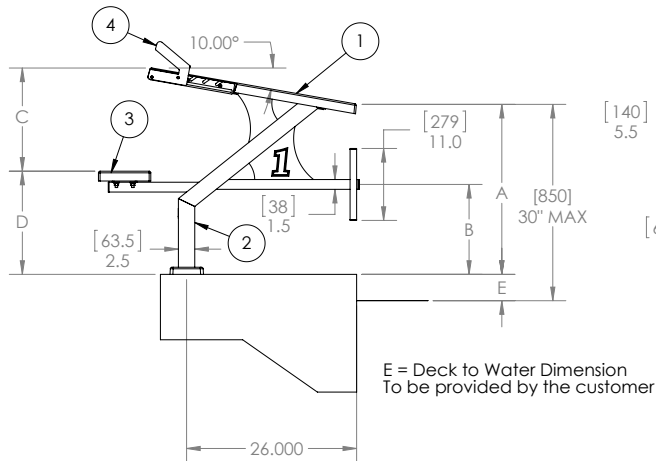

## Heights & Setbacks

Product	Setback Range	Height Off Deck	Footboard Dimensions
Legacy Launch	21" to 26"	17" to 29.5"	24" x 32"
Legacy Launch Side Mount	21" to 26"	17" to 29.5"	24" x 32"
Legacy Launch Long Reach	30" to 40"	20" to 29.5"	24" x 32"

\*Setback is to center of the anchor

\*\*Height from deck edge to top front edge of the platform

## Legacy Launch Starting Platform

Legacy Launch & Legacy Launch Side Mount

Side View

Front View

Description	A*	B		
LAUNCH 26-30	30	16.62	18.00	18.25
LAUNCH 26-29.5	29.5	16.62	17.50	17.75
LAUNCH 26-29	29	16.62	17.00	17.25
LAUNCH 26-28.5	28.5	16.62	16.50	16.75
LAUNCH 26-28	28	16.62	16.00	16.25
LAUNCH 26-27.5	27.5	16.62	15.50	15.75
LAUNCH 26-27	27	16.62	15.00	15.25
LAUNCH 26-26.5	26.5	16.62	14.50	14.75
LAUNCH 26-26	26	16.62	14.00	14.25
LAUNCH 26-25.5	25.5	16.62	13.50	13.75
LAUNCH 26-25	25	16.62	13.00	13.25
LAUNCH 25-24.5	24.5	14.66	12.50	14.75
LAUNCH 25-24	24	14.66	12.00	14.25
LAUNCH 24-23.5	23.5	14.16	11.50	14.25
LAUNCH 24-23	23	14.16	11.00	13.75
LAUNCH 23-22.5	22.5	12.91	10.50	14.50
LAUNCH 23-22	22	12.91	10.00	14.00
LAUNCH 23-21.5	21.5	12.91	9.50	13.50
LAUNCH 23-21	21	12.91	9.00	13.00
LAUNCH 23-20.5	20.5	12.91	8.50	12.50
LAUNCH 23-20	20	12.91	8.00	12.00
LAUNCH 22-19.5	19.5	11.91	7.50	12.50
LAUNCH 22-19	19	11.91	7.00	12.00
LAUNCH 22-18.5	18.5	11.91	6.50	11.50
LAUNCH 21-18	18	10.66	6.00	12.25
LAUNCH 21-17.5	17.5	10.66	5.50	11.75
LAUNCH 21-17	17	10.66	5.00	11.25