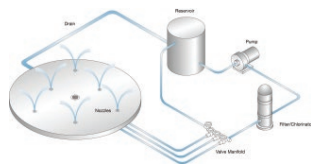

SRSmith™

WATER FEATURES

water FEATURES

water features

Photo Courtesy of Anderson Poolworks, Sherwood, Oregon

INTERACTIVE WATER FEATURES THAT INSPIRE

WetDek™ is a zero-depth interactive water feature system that can be shaped into a backyard splash park for the kids, an elegant fountain, a poolside attraction or a soothing water garden—you decide.

WetDek™ Backyard Splash Pad was voted one of the Top 50 Products of 2009 by readers of Pool and Spa News.

SOMETHING FOR EVERY BACKYARD

WetDek systems come in two main styles that offer flexibility and expandability. A stand-alone WetDek can be sized and shaped to fit virtually any backyard while the pool-side kit adds an extra element of fun to the pool. Each style offers multiple jetting configurations so that you can create your own personalized interactive water experience.

Stand-Alone Kit

Stand-alone kit includes jets, drain, water reservoir, inline chlorinator, filter, valves, pump, and AquaDirector control box. Everything you need excluding piping runs and surfacing material.

Pool Kit

Pool kit includes jets, drain, valves, and AquaDirector control box. Everything you need excluding piping runs and surfacing material.

AquaDirector—Water Feature Control System

With the AquaDirector Water control system you can manage your own custom built water feature. The system provides multi-voltage, multi-zone control and a host of interactive programs all in a single powerful package.