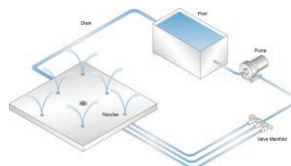

SRSmith™

WATER FEATURES

water FEATURES

water features

Photo Courtesy of Anderson Poolworks, Sherwood, Oregon

INTERACTIVE WATER FEATURES THAT INSPIRE

WetDek™ is a zero-depth interactive water feature system that can be shaped into a backyard splash park for the kids, an elegant fountain, a poolside attraction or a soothing water garden—you decide.

WetDek™ Backyard Splash Pad was voted one of the Top 50 Products of 2009 by readers of Pool and Spa News.

SOMETHING FOR EVERY BACKYARD

WetDek systems come in two main styles that offer flexibility and expandability. A stand-alone WetDek can be sized and shaped to fit virtually any backyard while the pool-side kit adds an extra element of fun to the pool. Each style offers multiple jetting configurations so that you can create your own personalized interactive water experience.

Stand-Alone Kit

Stand-alone kit includes jets, drain, water reservoir, inline chlorinator, filter, valves, pump, and AquaDirector control box. Everything you need excluding piping runs and surfacing material.

Pool Kit

Pool kit includes jets, drain, valves, and AquaDirector control box. Everything you need excluding piping runs and surfacing material.

AquaDirector—Water Feature Control System

With the AquaDirector Water control system you can manage your own custom built water feature. The system provides multi-voltage, multi-zone control and a host of interactive programs all in a single powerful package.