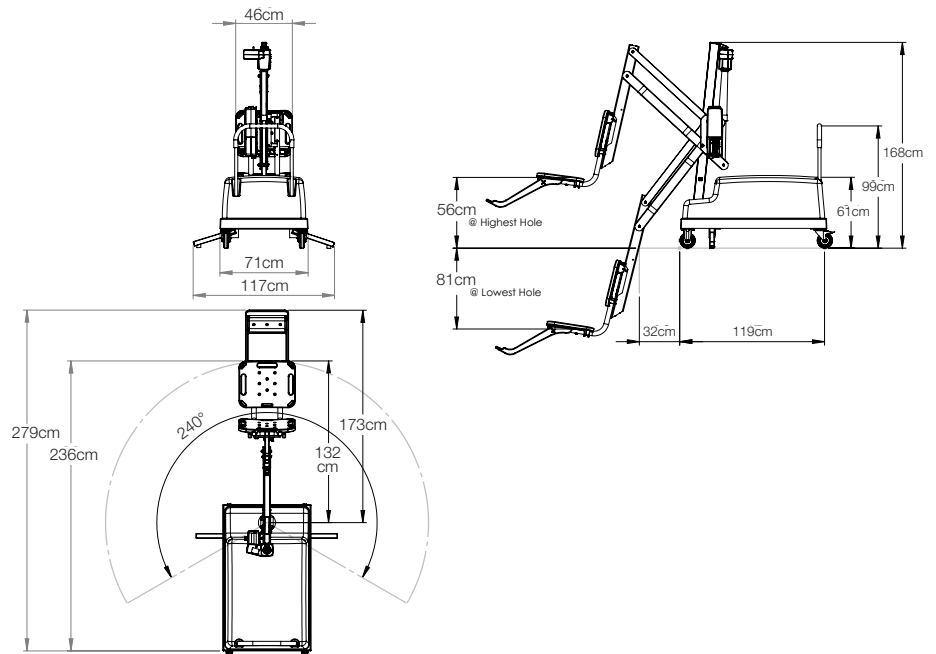

PAL2

The fixed portable PAL2 pool lift features a sleek, modern design and attractive matte finish.

- Third-party tested and verified compliant with U.S. ADA guidelines
- 300 lb/136 kg lifting capacity
- Easy to move by one person
- LiftOperator® Intelligent Controller* conveniently located on the mast – includes 24 Volt rechargeable battery
- 240° rotation helps ensure safe transfer
- Powder-coated stainless steel and aluminum construction

Cover

Sling Lift

Model No.	Description	Shipping			
		Weight	Length	Width	Height
202-0000EU	PAL2	547kg	102cm	126cm	145cm

Notes:

- Includes battery, charger, battery console cover, water-resistant hand control, footrest, seatbelt assembly, and armrests

Parts & Accessories:

- 920-5000 PAL Series Cover
- 1001495 Battery
- 550-2000 Sling Lift Attachment

A completed Deck Profile form is required with your pool lift order.