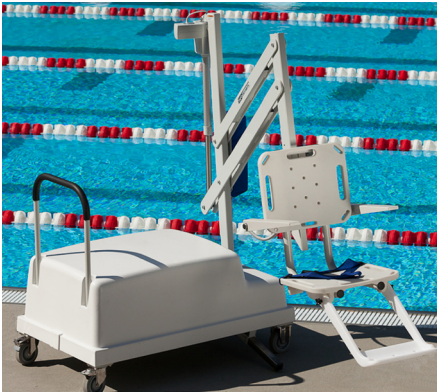

PAL2

The fixed portable PAL2 pool lift features a sleek, modern design and attractive matte finish.

- Third-party tested and verified compliant with U.S. ADA guidelines
- 300 lb/136 kg lifting capacity
- Easy to move by one person
- LiftOperator® Intelligent Controller* conveniently located on the mast – includes 24 Volt rechargeable battery
- 240° rotation helps ensure safe transfer
- Powder-coated stainless steel and aluminum construction

* LiftOperator is easily secured to the mast using the star wrenches provided in the accessory kit. Refer to the owner's manual at www.srsmith.com/au for more details.

Lift Colour

GRAY MIST

Due to printing technology actual colour may differ.

Cover

Sling Lift

Model No.	Description	Shipping			
		Weight	Length	Width	Height
202-0000EU	PAL2	547kg	102cm	126cm	145cm

Notes:

- Includes battery, charger, battery console cover, water-resistant hand control, footrest, seatbelt assembly, and armrests

Parts & Accessories:

- 920-5000 PAL Series Cover
- 1001495 Battery
- 550-2000 Sling Lift Attachment

A completed Deck Profile form is required with your pool lift order.