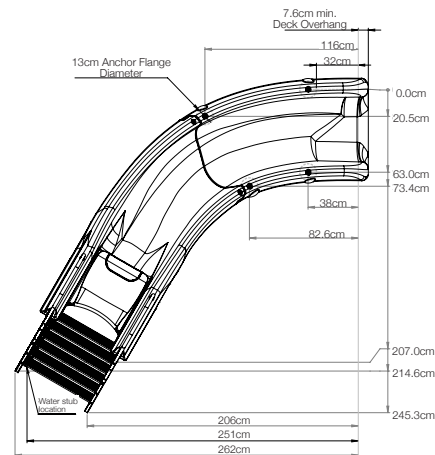

# ROGUE<sup>2</sup>

A retro look with a thoroughly modern, rotomolded flume makes this the new standard for backyard fun.

- 2.4m in height (1.9m to seat)
- Available in right or left curved flume
- Accommodates sliders up to 250 lbs/113kg
- Wide flume with high walls
- Designed for quick, easy assembly
- 20 gpm/75 Lpm water delivery system can be plumbed through the pool's return line or connected to a garden hose
- Can be surface or in-deck mounted to accommodate any pool
- Intended for use on residential in-ground swimming pools only

## Slide Colour

BLUE

TAUPE

Due to printing technology, actual colour may differ.

Adult supervision required at all times when children are using this slide.

| Model No.           | Description                 | Shipping |        |       |        |
|---------------------|-----------------------------|----------|--------|-------|--------|
|                     |                             | Weight   | Length | Width | Height |
| 610-209-58110-INT   | Taupe, Right Curve          | 90kg     | 234cm  | 102cm | 89cm   |
| 610-209-58210-INT   | Taupe, Left Curve           |          |        |       |        |
| 610-209-5813-INT    | Blue, Right Curve           |          |        |       |        |
| 610-209-5823-INT    | Blue, Left Curve            |          |        |       |        |
| (One box)           |                             |          |        |       |        |
| Parts & Accessories |                             |          |        |       |        |
| 75-209-5866         | Aluminium Flange Anchor Kit |          |        |       |        |