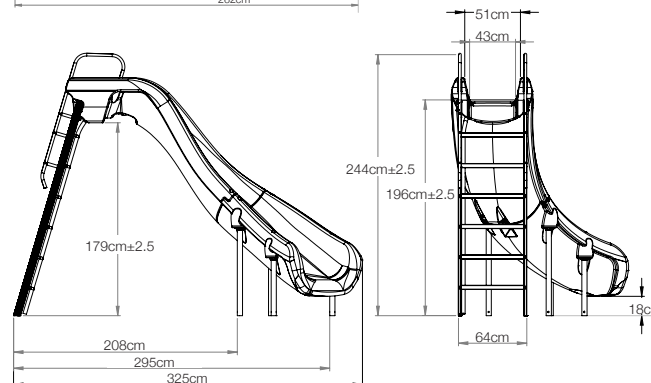

# ROGUE<sup>2</sup>

A retro look with a thoroughly modern, rotomolded flume makes this the new standard for backyard fun.

- 2.4m in height (1.9m to seat)
- Available in right or left curved flume
- Accommodates sliders up to 250 lbs/113kg
- Wide flume with high walls
- Designed for quick, easy assembly
- 20 gpm/75 Lpm water delivery system can be plumbed through the pool's return line or connected to a garden hose
- Can be surface or in-deck mounted to accommodate any pool
- Intended for use on residential in-ground swimming pools only

## Slide Colour

BLUE

TAUPE

Due to printing technology, actual colour may differ.

Adult supervision required at all times when children are using this slide.

| Model No.           | Description                 | Shipping |        |       |        |
|---------------------|-----------------------------|----------|--------|-------|--------|
|                     |                             | Weight   | Length | Width | Height |
| 610-209-58110-INT   | Taupe, Right Curve          | 90kg     | 234cm  | 102cm | 89cm   |
| 610-209-58210-INT   | Taupe, Left Curve           |          |        |       |        |
| 610-209-5813-INT    | Blue, Right Curve           |          |        |       |        |
| 610-209-5823-INT    | Blue, Left Curve            |          |        |       |        |
| (One box)           |                             |          |        |       |        |
| Parts & Accessories |                             |          |        |       |        |
| 75-209-5866         | Aluminium Flange Anchor Kit |          |        |       |        |