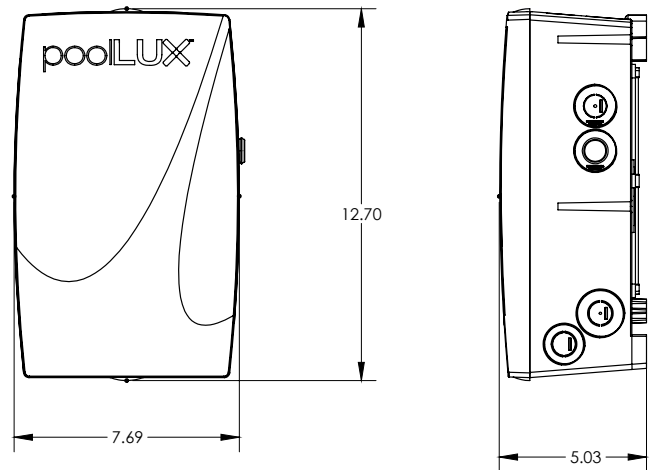

poolLUX™ Power

poolLUX Power combines a step-down transformer with switched lighting control that is simple to use and may decrease installation costs.

- Simple power and lighting control in one unit
- Built-in on/off switch increases convenience and can save on electrician costs
- Oversized wiring area for easy installation
- Convenient terminal strip wiring – no wire nuts required
- Corrosion resistant polycarbonate housing for harsh pool environments
- 60W or 100W options
- ETL Listed - conforms to pool, spa and fountain power unit standard UL 379 and certified to CSA C22.2#218.1

Model No.	Description	Shipping		
		Length	Width	Height
pLX-PW60	(1) poolLUX Power 60 Watt	15" / 38cm	12" / 30cm	8" / 20cm
pLX-PW100	(1) poolLUX Power 100 Watt	15" / 38cm	12" / 30cm	8" / 20cm
poolLUX Power Kits				
2TR-pLX-PW60	(1) poolLUX Power, 60 Watt (2) Treo 80' RGB LED pool lights (1) Free Treo Micro 80' RGB LED pool light	24" 61cm	15" 38cm	18" 46cm
3TR-pLX-PW60	(1) poolLUX Power, 60 Watt (3) Treo 80' RGB LED pool lights (1) Free Treo Micro 80' RGB LED pool light	24" 61cm	15" 38cm	18" 46cm
2TR-pLX-PW100	(1) poolLUX Power, 100 Watt (2) Treo 80' RGB LED pool lights (1) Free Treo Micro 80' RGB LED pool light	24" 61cm	15" 38cm	18" 46cm
3TR-pLX-PW100	(1) poolLUX Power, 100 Watt (3) Treo 80' RGB LED pool lights (1) Free Treo Micro 80' RGB LED pool light	24" 61cm	15" 38cm	18" 46cm