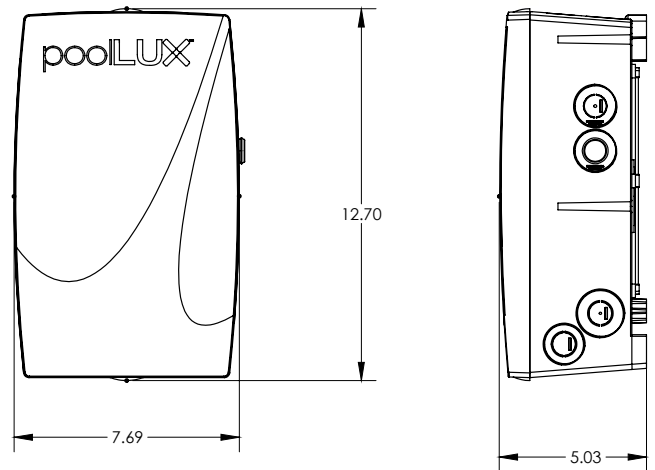

# poolLUX™ Power

poolLUX Power combines a step-down transformer with switched lighting control that is simple to use and may decrease installation costs.

- Simple power and lighting control in one unit
- Built-in on/off switch increases convenience and can save on electrician costs
- Oversized wiring area for easy installation
- Convenient terminal strip wiring – no wire nuts required
- Corrosion resistant polycarbonate housing for harsh pool environments
- 60W or 100W options
- ETL Listed - conforms to pool, spa and fountain power unit standard UL 379 and certified to CSA C22.2#218.1

Model No.	Description	Shipping		
		Length	Width	Height
pLX-PW60	(1) poolLUX Power 60 Watt	15" / 38cm	12" / 30cm	8" / 20cm
pLX-PW100	(1) poolLUX Power 100 Watt	15" / 38cm	12" / 30cm	8" / 20cm
poolLUX Power Kits				
2TR-pLX-PW60	(1) poolLUX Power, 60 Watt (2) Treo 80' RGB LED pool lights (1) <b>Free</b> Treo Micro 80' RGB LED pool light	24" 61cm	15" 38cm	18" 46cm
3TR-pLX-PW60	(1) poolLUX Power, 60 Watt (3) Treo 80' RGB LED pool lights (1) <b>Free</b> Treo Micro 80' RGB LED pool light	24" 61cm	15" 38cm	18" 46cm
2TR-pLX-PW100	(1) poolLUX Power, 100 Watt (2) Treo 80' RGB LED pool lights (1) <b>Free</b> Treo Micro 80' RGB LED pool light	24" 61cm	15" 38cm	18" 46cm
3TR-pLX-PW100	(1) poolLUX Power, 100 Watt (3) Treo 80' RGB LED pool lights (1) <b>Free</b> Treo Micro 80' RGB LED pool light	24" 61cm	15" 38cm	18" 46cm