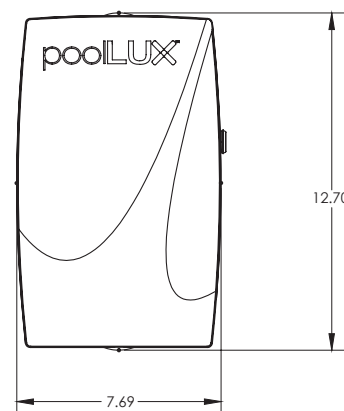

S.R.Smith, LLC
800.824.4387
srsmith.com