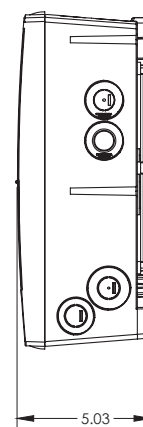

S.R.Smith, LLC
800.824.4387
srsmith.com