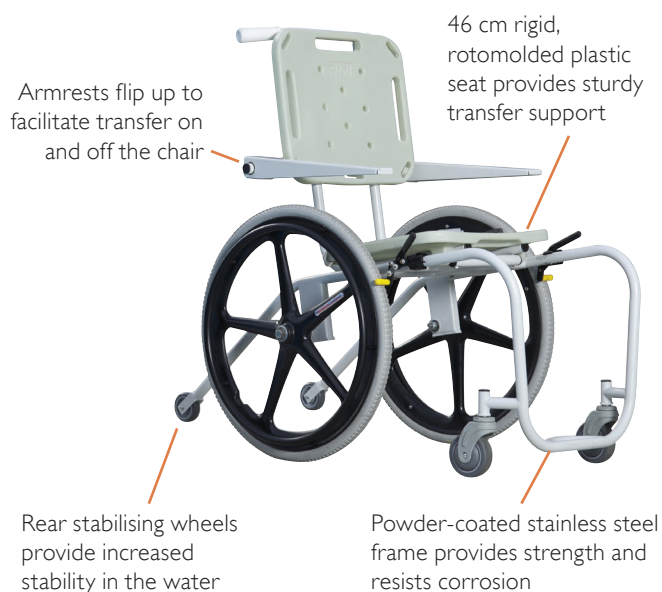

aXs2 POOL LIFT

The aXs2 is a low profile pool lift that is an ideal access solution for residential, community and hospitality swimming pools.

- Third-party tested & verified ADA compliant
- 360° rotation for transfer safety and flexibility
- Compact design requires minimal deck space
- Sturdy and generous rotomolded seat
- 136kg lifting capacity
- Full range of operation from handset and control box
- Conveniently ships in two boxes
- Third-party tested and DDA compliant

Splash!™
Standard & Extended
Reach models available

SPLASH!™ SERIES

This lifting system is designed for facilities seeking to provide user-friendly pools, and comes with a caddy for easy handling and transport.

- 181 kg lifting capacity*
- Splash! Extended Reach—for gutter configurations requiring a longer reach to the water line
- 344° rotation
- Includes stainless steel anchor socket with cap
- Third-party tested and DDA compliant

*Lifting capacity of the Extended Reach models is 136 kg

MOBILE AQUATIC CHAIR (MAC)

The MAC, with a 136 kg weight capacity, is essential for facilities utilising a ramp for zero-depth entry.

SLING ATTACHMENT