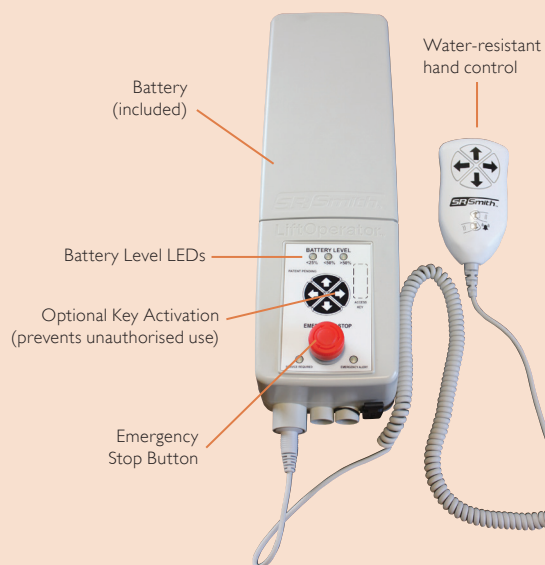

*Lifting capacity of the Extended Reach models is 136 kg

MOBILE AQUATIC CHAIR (MAC)

The MAC, with a 136 kg weight capacity, is essential for facilities utilising a ramp for zero-depth entry.

SLING ATTACHMENT

Strong, mesh sling seat assembly attaches to all S.R.Smith pool lifts. It is an optional accessory for the rotomolded seat.

LIFT OPERATOR® INTELLIGENT CONTROL

A standard feature with all S.R.Smith pool lifts, the LiftOperator® is the most technologically advanced pool lift control on the market.

- Emergency stop button stops the lift mid-cycle
- Audible safety alert can signal facility personnel
- Internal memory stores usage data that can be uploaded for analysis

MOBILE PLATFORM LIFT

Hydraulic driven platform allows users to descend into the pool from aquatic chair or from a standing position.