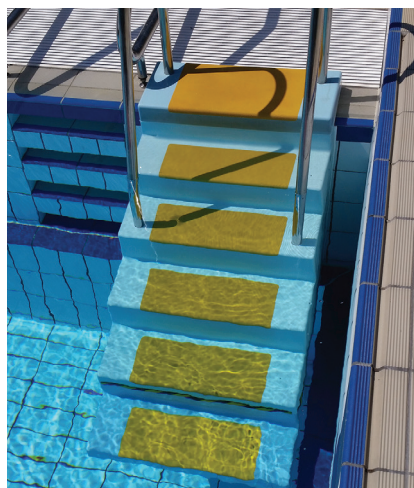

Strong, mesh sling seat assembly attaches to all S.R.Smith pool lifts. It is an optional accessory for the rotomolded seat.

LIFT OPERATOR® INTELLIGENT CONTROL

A standard feature with all S.R.Smith pool lifts, the LiftOperator® is the most technologically advanced pool lift control on the market.

- Emergency stop button stops the lift mid-cycle
- Audible safety alert can signal facility personnel
- Internal memory stores usage data that can be uploaded for analysis

MOBILE PLATFORM LIFT

Hydraulic driven platform allows users to descend into the pool from aquatic chair or from a standing position.

MOBILE AQUATIC STAIRS

The stairs easily roll into position along the pool deck to assist individuals with limited mobility into the pool.

PRODUCT RANGE

POOL ACCESS		SHIPPING INFORMATION			
MODEL #	DESCRIPTION	WEIGHT	LENGTH	WIDTH	HEIGHT
310-0000EU	aXs2 Lift	109kg	155cm	74cm	86cm
202-0000EU	PAL2 Aquatic Lift	547kg	102cm	126cm	145cm
250-0000EU	PAL Hi/Lo Lift	542kg	102cm	122cm	152cm
300-0000EU	Splash! Lift	127kg	122cm	102cm	145cm
370-0000EU	Splash! Extended Reach Lift	152kg	122cm	102cm	191cm
AC0000	Mobile Aquatic Chair	27kg	109cm	64cm	56cm
AS0000	Mobile Aquatic Stairs	35kg	Call Customer Service :m		
AP0000	Mobile Platform Lift				