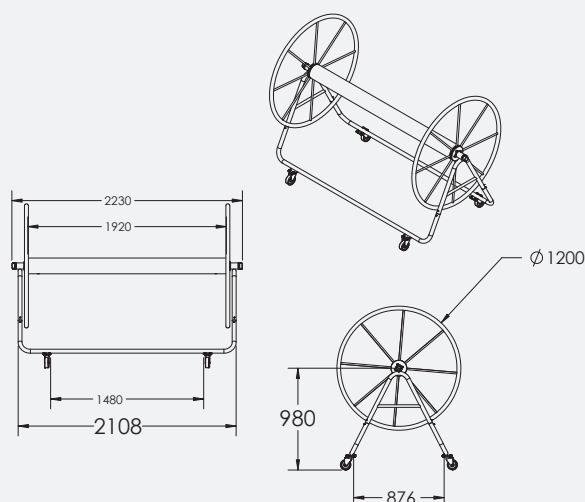

SPECIFICATIONS