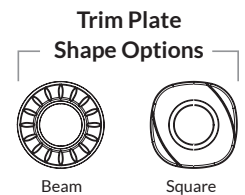

- 12VAC 7 Watt LED light for gunite, vinyl liner, and fiberglass pools and spas
- Low profile wireless lamp
- Designed for use with standard 1.5" wall fittings and conduit down to 0.75"
- Available in lengths of 80' or 150', as single units or in bulk packs
- Color functions:
  - Advanced color functionality with poolLUX Premier: (49) color variations and 4 levels of dimming via wireless remote
  - 12V controls: (6) colors (white, blue, green, red, amber, magenta), and (2) light shows (fast/slow)
- (5) colored trim plates in (2) different shapes (square and round) for a total of (10) options for maximum customization
- 3-year warranty
- ETL Listed – Conforms to UL676, certified to CSA C22.2 #89

Model No.	Description
MLED-C-80	(1) Mod-Lite 7 Watt RGB LED, 80' Cord
MLED-C-150	(1) Mod-Lite 7 Watt RGB LED, 150' Cord
MLED-C-80-PK10	(10) Mod-Lite 7 Watt RGB LED, 80' Cord Bulk Pack
MLED-C-150-PK8	(8) Mod-Lite 7 Watt RGB LED, 150' Cord Bulk Pack
MLED-LM-C	Mod-Lite 7 Watt RGB LED Replacement Lamp