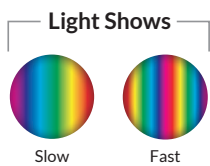

- 12VAC 7 Watt LED light for gunite, vinyl liner, and fiberglass pools and spas
- Low profile wireless lamp
- Designed for use with standard 1.5" wall fittings and conduit down to 0.75"
- Available in lengths of 80' or 150', as single units or in bulk packs
- Color functions:
  - Advanced color functionality with poolLUX Premier: (49) color variations and 4 levels of dimming via wireless remote
  - 12V controls: (6) colors (white, blue, green, red, amber, magenta), and (2) light shows (fast/slow)
- (5) colored trim plates in (2) different shapes (square and round) for a total of (10) options for maximum customization
- 3-year warranty
- ETL Listed – Conforms to UL676, certified to CSA C22.2 #89

Model No.	Description
MLED-C-80	(1) Mod-Lite 7 Watt RGB LED, 80' Cord
MLED-C-150	(1) Mod-Lite 7 Watt RGB LED, 150' Cord
MLED-C-80-PK10	(10) Mod-Lite 7 Watt RGB LED, 80' Cord Bulk Pack
MLED-C-150-PK8	(8) Mod-Lite 7 Watt RGB LED, 150' Cord Bulk Pack
MLED-LM-C	Mod-Lite 7 Watt RGB LED Replacement Lamp