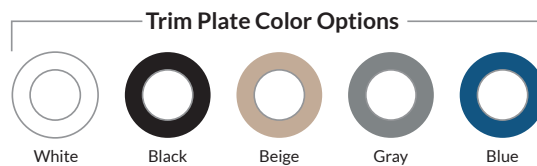

- 12VAC 7 Watt LED light for gunite, vinyl liner, and fiberglass pools and spas
- Low profile wireless lamp
- Designed for use with standard 1.5" wall fittings and conduit down to 0.75"
- Available in lengths of 80' or 150', as single units or in bulk packs
- Color functions:
  - Advanced color functionality with poolLUX Premier: (49) color variations and 4 levels of dimming via wireless remote
  - 12V controls: (6) colors (white, blue, green, red, amber, magenta), and (2) light shows (fast/slow)
- (5) colored trim plates in (2) different shapes (square and round) for a total of (10) options for maximum customization
- 3-year warranty
- ETL Listed – Conforms to UL676, certified to CSA C22.2 #89

Model No.	Description
MLED-C-80	(1) Mod-Lite 7 Watt RGB LED, 80' Cord
MLED-C-150	(1) Mod-Lite 7 Watt RGB LED, 150' Cord
MLED-C-80-PK10	(10) Mod-Lite 7 Watt RGB LED, 80' Cord Bulk Pack
MLED-C-150-PK8	(8) Mod-Lite 7 Watt RGB LED, 150' Cord Bulk Pack
MLED-LM-C	Mod-Lite 7 Watt RGB LED Replacement Lamp