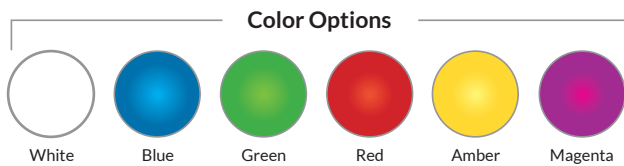

- 12VAC 7 Watt LED light for gunite, vinyl liner, and fiberglass pools and spas
- Low profile wireless lamp
- Designed for use with standard 1.5" wall fittings and conduit down to 0.75"
- Available in lengths of 80' or 150', as single units or in bulk packs
- Color functions:
  - Advanced color functionality with poolLUX Premier: (49) color variations and 4 levels of dimming via wireless remote
  - 12V controls: (6) colors (white, blue, green, red, amber, magenta), and (2) light shows (fast/slow)
- (5) colored trim plates in (2) different shapes (square and round) for a total of (10) options for maximum customization
- 3-year warranty
- ETL Listed – Conforms to UL676, certified to CSA C22.2 #89

Model No.	Description
MLED-C-80	(1) Mod-Lite 7 Watt RGB LED, 80' Cord
MLED-C-150	(1) Mod-Lite 7 Watt RGB LED, 150' Cord
MLED-C-80-PK10	(10) Mod-Lite 7 Watt RGB LED, 80' Cord Bulk Pack
MLED-C-150-PK8	(8) Mod-Lite 7 Watt RGB LED, 150' Cord Bulk Pack
MLED-LM-C	Mod-Lite 7 Watt RGB LED Replacement Lamp