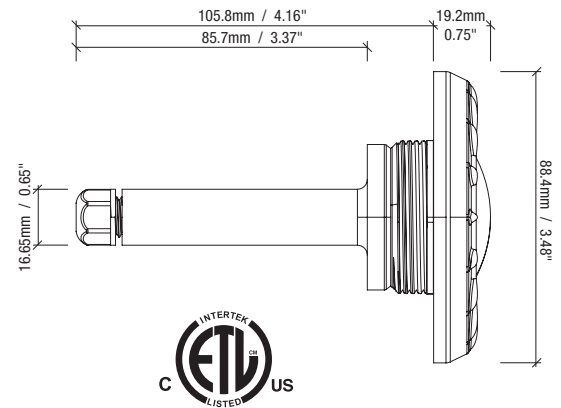

- 12VAC 7 Watt LED light for gunite, vinyl liner, and fiberglass pools and spas
- Low profile wireless lamp
- Designed for use with standard 1.5" wall fittings and conduit down to 0.75"
- Available in lengths of 80' or 150', as single units or in bulk packs
- Color functions:
  - Advanced color functionality with poolLUX Premier: (49) color variations and 4 levels of dimming via wireless remote
  - 12V controls: (6) colors (white, blue, green, red, amber, magenta), and (2) light shows (fast/slow)
- (5) colored trim plates in (2) different shapes (square and round) for a total of (10) options for maximum customization
- 3-year warranty
- ETL Listed – Conforms to UL676, certified to CSA C22.2 #89