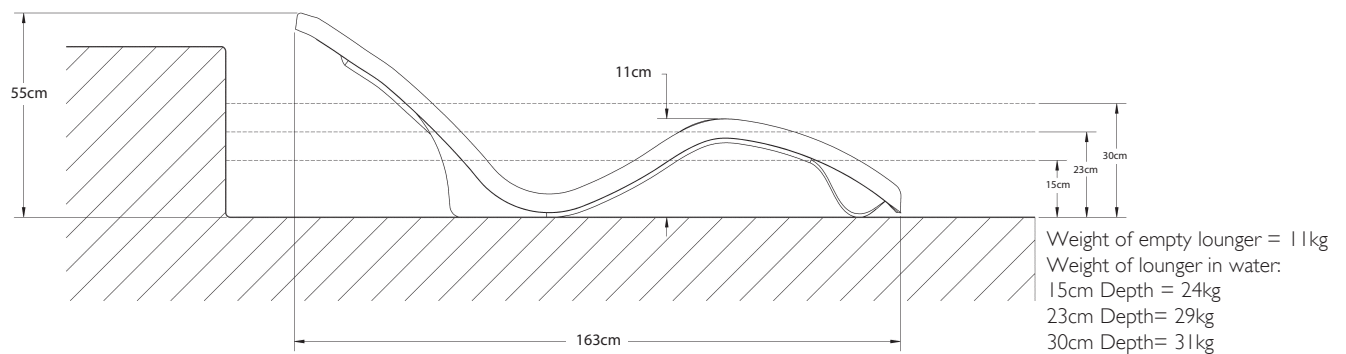

To ensure you have the most current version of this publication, please visit our website.