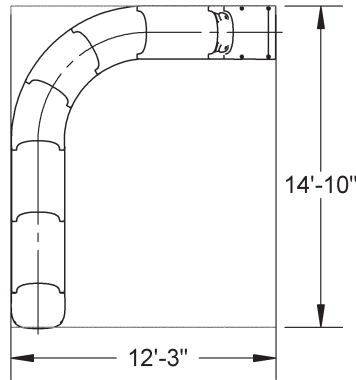

### 19 LINEAR FEET RIVER RUN SERIES Style 19B - Left Turn Shown

Front View

Top View

Style 19B - Isometric View

4 BYOS 2 Anchors Supplied

23 LINEAR FEET RIVER RUN SERIES  
Style 23A - Left Turn Shown

Front View

Top View

Style 23A - Isometric View

4 BYOS 2 Anchors Supplied

24 LINEAR FEET RIVER RUN SERIES  
Style 24A - Left Turn Shown

Front View

Top View

Style 24A - Isometric View

4 BYOS 2 Anchors Supplied

24 LINEAR FEET RIVER RUN SERIES  
Style 24B - Left Turn Shown

Front View

Top View

Style 24B - Isometric View

4 BYOS 2 Anchors Supplied

29 LINEAR FEET RIVER RUN SERIES  
Style 29A - Left Turn Shown

Front View

Top View

Style 29A - Isometric View

5 BYOS 2 Anchors Supplied

To ensure you have the most current version of this publication, please visit our website.