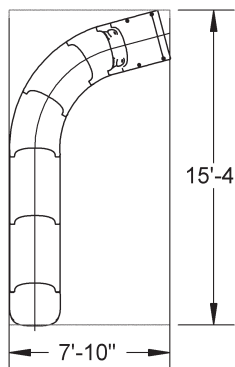

### 19 LINEAR FEET RIVER RUN SERIES Style 19A - Left Turn Shown

Front View

Top View

Style 19A - Isometric View

4 BYOS 2 Anchors Supplied

### 19 LINEAR FEET RIVER RUN SERIES Style 19B - Left Turn Shown

Front View

Top View

Style 19B - Isometric View

4 BYOS 2 Anchors Supplied

23 LINEAR FEET RIVER RUN SERIES  
Style 23A - Left Turn Shown

Front View

Top View

Style 23A - Isometric View

4 BYOS 2 Anchors Supplied

24 LINEAR FEET RIVER RUN SERIES  
Style 24A - Left Turn Shown

Front View

Top View

Style 24A - Isometric View

4 BYOS 2 Anchors Supplied

24 LINEAR FEET RIVER RUN SERIES  
Style 24B - Left Turn Shown

Front View

Top View

Style 24B - Isometric View

4 BYOS 2 Anchors Supplied

29 LINEAR FEET RIVER RUN SERIES  
Style 29A - Left Turn Shown

Front View