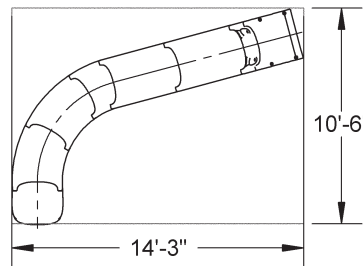

## SPECIAL ORDER COLORS\*

\*Special Order Colors may result in longer lead times. Contact Customer Service at 800.824.4387 for more information.

PART #	DESCRIPTION
RRS19A-CL-XX	19' River Run Slide Turn A- LEFT
RRS19A-CR-XX	19' River Run Slide Turn A- RIGHT
RRS19B-CL-XX	19' River Run Slide Turn B- LEFT
RRS19B-CR-XX	19' River Run Slide Turn B- RIGHT
RRS23A-CL-XX	23' River Run Slide Turn A- LEFT
RRS23A-CR-XX	23' River Run Slide Turn A- RIGHT
RRS24A-CL-XX	24' River Run Slide Turn A- LEFT
RRS24A-CR-XX	24' River Run Slide Turn A- RIGHT
RRS24B-CL-XX	24' River Run Slide Turn B- LEFT
RRS24B-CR-XX	24' River Run Slide Turn B- RIGHT
RRS29A-CL-XX	24' River Run Slide Turn B- LEFT
RRS29A-CR-XX	24' River Run Slide Turn B- RIGHT

### 19 LINEAR FEET RIVER RUN SERIES Style 19A - Left Turn Shown

Front View

Top View

Style 19A - Isometric View

4 BYOS 2 Anchors Supplied