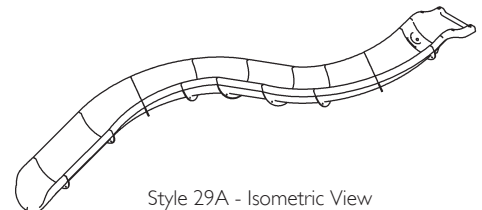

### 19 LINEAR FEET RIVER RUN SERIES Style 19B - Left Turn Shown

Front View

Top View

Style 19B - Isometric View

4 BYOS 2 Anchors Supplied

23 LINEAR FEET RIVER RUN SERIES  
Style 23A - Left Turn Shown

Front View

Top View

Style 23A - Isometric View

4 BYOS 2 Anchors Supplied

24 LINEAR FEET RIVER RUN SERIES  
Style 24A - Left Turn Shown

Front View

Top View

Style 24A - Isometric View

4 BYOS 2 Anchors Supplied

24 LINEAR FEET RIVER RUN SERIES  
Style 24B - Left Turn Shown

Front View

Top View

Style 24B - Isometric View

4 BYOS 2 Anchors Supplied

29 LINEAR FEET RIVER RUN SERIES  
Style 29A - Left Turn Shown

Front View

Top View

Style 29A - Isometric View

5 BYOS 2 Anchors Supplied

To ensure you have the most current version of this publication, please visit our website.