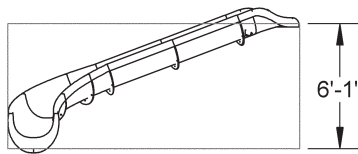

## SPECIAL ORDER COLORS\*

\*Special Order Colors may result in longer lead times. Contact Customer Service at 800.824.4387 for more information.

PART #	DESCRIPTION
RRS19A-CL-XX	19' River Run Slide Turn A- LEFT
RRS19A-CR-XX	19' River Run Slide Turn A- RIGHT
RRS19B-CL-XX	19' River Run Slide Turn B- LEFT
RRS19B-CR-XX	19' River Run Slide Turn B- RIGHT
RRS23A-CL-XX	23' River Run Slide Turn A- LEFT
RRS23A-CR-XX	23' River Run Slide Turn A- RIGHT
RRS24A-CL-XX	24' River Run Slide Turn A- LEFT
RRS24A-CR-XX	24' River Run Slide Turn A- RIGHT
RRS24B-CL-XX	24' River Run Slide Turn B- LEFT
RRS24B-CR-XX	24' River Run Slide Turn B- RIGHT
RRS29A-CL-XX	24' River Run Slide Turn B- LEFT
RRS29A-CR-XX	24' River Run Slide Turn B- RIGHT

### 19 LINEAR FEET RIVER RUN SERIES Style 19A - Left Turn Shown

Front View

Top View

Style 19A - Isometric View

4 BYOS 2 Anchors Supplied