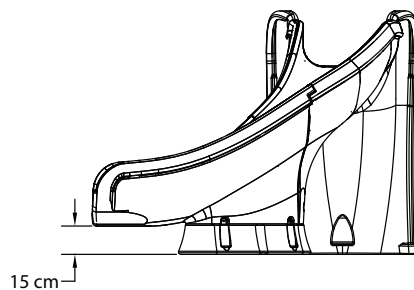

Model No.	Description
698-209-58110	Cyclone, Taupe, Right Turn
698-209-58123	Cyclone, Sandstone, Right Turn
698-209-58124	Cyclone, Gray Granite, Right Turn