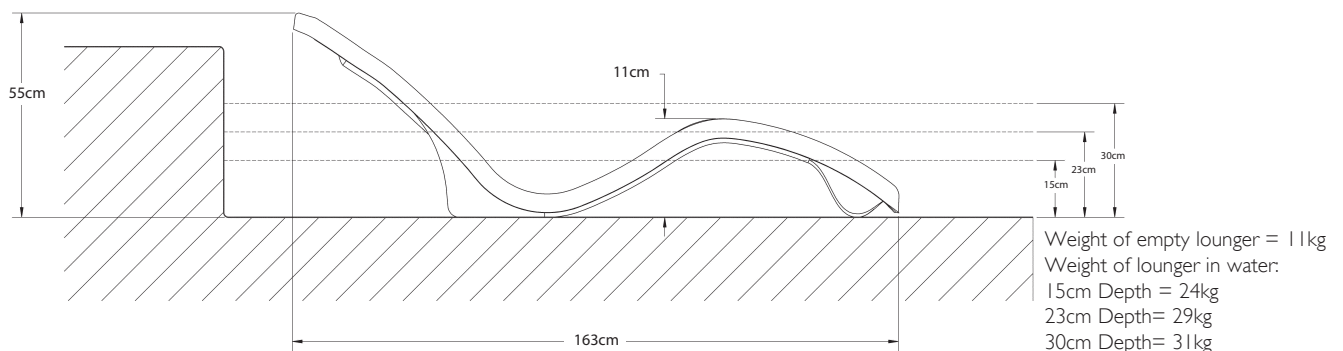

DESTINATION LOUNGERS

↑ 55 cm

STARRY NIGHT SEASHELL

SOLID TAN SOLID GRAY

EN Destination Loungers are lightweight, yet strong. **ES** Destination Loungers són lleugers, però forts. **FR** Destination Loungers sont légers, mais forts. **DE** Destination Loungers sind leicht und doch stark. **IT** Destination Loungers sono leggeri ma resistenti.

DESTINATION SERIES

IN-POOL FURNITURE DESIGNS FROM S.R.SMITH

Model No.	Description
DS-I-51	Destination Lounger – Solid Tan
DS-I-52	Destination Lounger – Solid Gray
DS-I-53	Destination Lounger – Solid Summit Gray
DS-I-55	Destination Lounger – Pebble
DS-I-54	Destination Lounger – Mont Blanc
DS-I-56	Destination Lounger – Fashion Gray
DS-I-57	Destination Lounger – Cappuccino
DS-I-58	Destination Lounger – Autumn Sun
DS-I-59	Destination Lounger – Safari Sunrise
DS-I-60	Destination Lounger – Starry Night
DS-I-61	Destination Lounger – Seashell