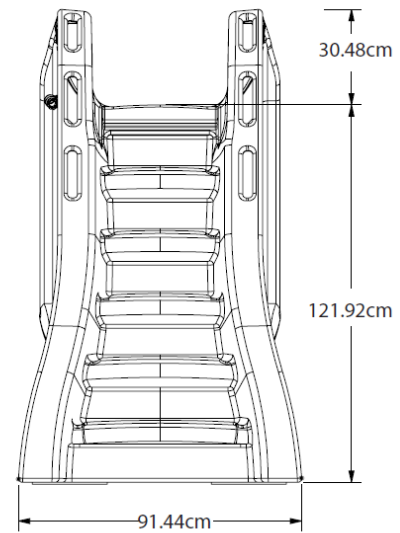

SLIDEAWAY™

	1.5 m 5 ft.
	97 x 136 x 196 cm 38.5 x 53.5 x 77 in
	72.57kg 160 lbs
	57 kg 125 lbs
	<div style="display: flex; justify-content: space-around;"> <div style="background-color: #cccccc; width: 40px; height: 20px; border: 1px solid black;"></div> <div style="background-color: #a9a9a9; width: 40px; height: 20px; border: 1px solid black;"></div> </div> <p>GRAY TAUPE</p>

Model No.	Description
660-209-5810	SlideAway Removable Pool Slide - Taupe
660-209-5820	SlideAway Removable Pool Slide - Gray