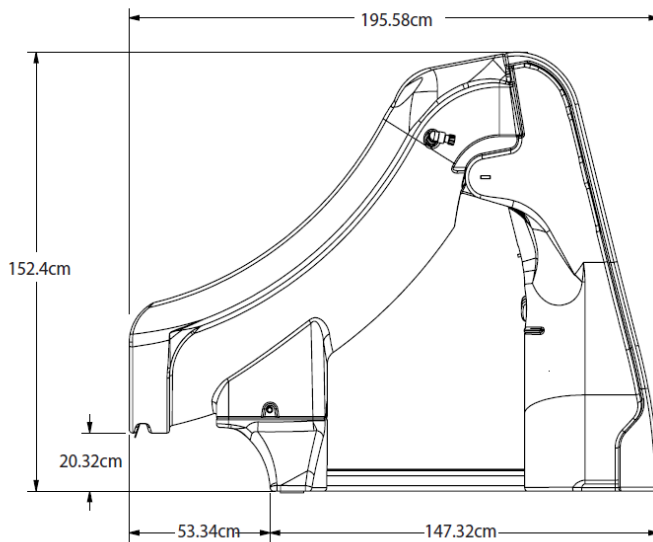

SLIDEAWAY™

	1.5 m 5 ft.
	97 x 136 x 196 cm 38.5 x 53.5 x 77 in
	72.57kg 160 lbs
	57 kg 125 lbs
	<div style="display: flex; justify-content: space-around;"> <div style="background-color: #cccccc; width: 40px; height: 20px; border: 1px solid black;"></div> <div style="background-color: #a9a9a9; width: 40px; height: 20px; border: 1px solid black;"></div> </div> <p>GRAY TAUPE</p>

Model No.	Description
660-209-5810	SlideAway Removable Pool Slide - Taupe
660-209-5820	SlideAway Removable Pool Slide - Gray