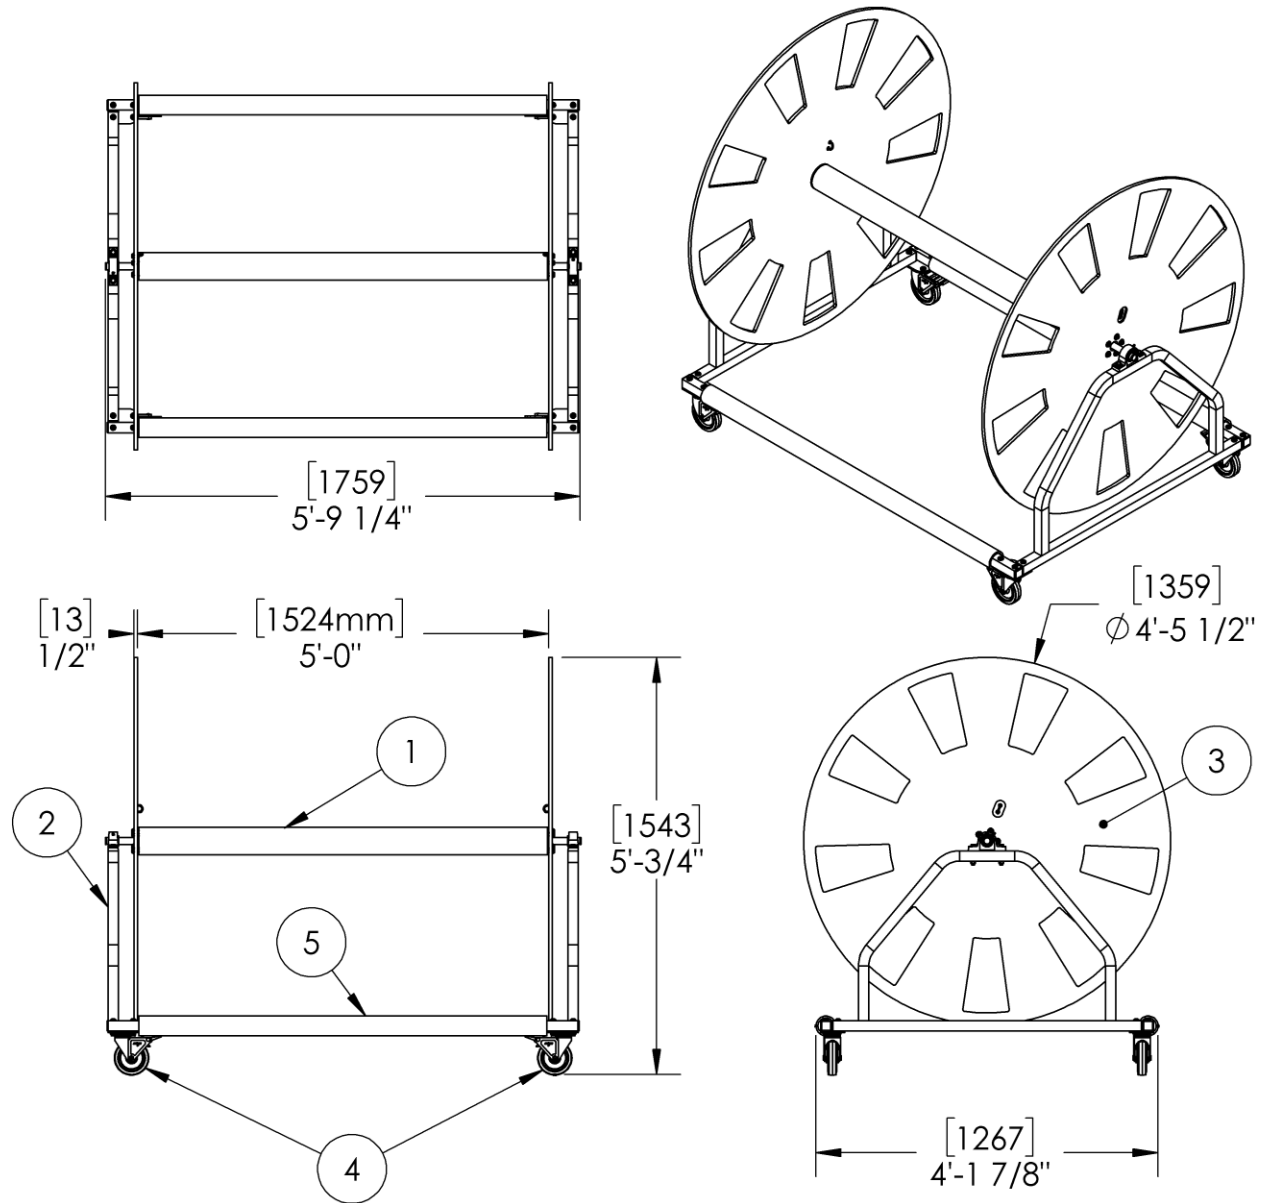

Product Specifications

Product Name: XL Capacity Lane Line Reel with HDPE Hubs

Part Number: 38000

Specification Number:	SRS-I004		
Product Description:	Lane Line Reel with HDPE Hubs		
S.R. Smith Part Number:	38000		
Revision:	A	Date:	12/04/19
Written By:	Chris Redelfs	Date:	12/04/19
Approved By:		Date:	
Page 1 of 2	Proprietary and confidential: The information contained in this specification is the sole property of S.R. Smith LLC. Any reproduction in part or whole without the written consent of S.R. Smith LLC is prohibited.		