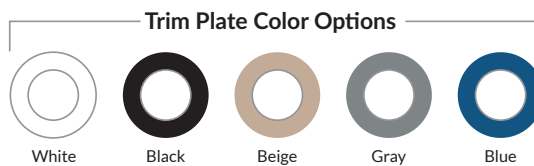

S.R.Smith, LLC
800.824.4387
srsmith.com