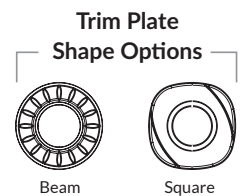

S.R.Smith, LLC
800.824.4387
srsmith.com