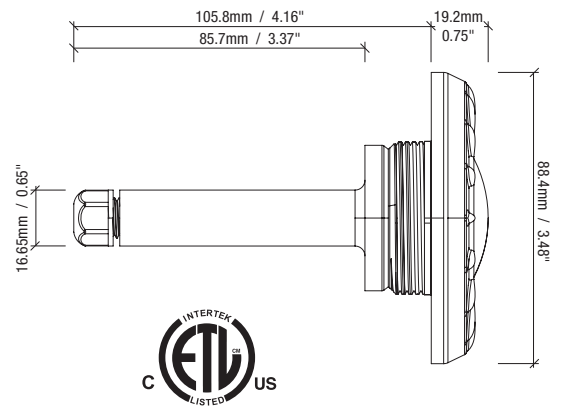

More Hues. Less SKUs!

Combo packs available with both MultiWhite and RGB lamp modules! Now you can easily change from white to RGB with a twist of the wrist.

FEATURES:

- 3 whites in 1 light (Cool White, Classic White, Warm White)
- 12VAC 8W LED light for gunite, vinyl liner, and fiberglass pools
- Low profile wireless lamp
- Designed for use with standard 1.5" wall fittings and conduit down to 0.75"
- Available in length of 80' or 150', as single units or as a combo pack with RGB Mod-Lite lamp module
- (5) colored trim plates in (2) different shapes (square and round) for a total of (10) options for maximum customization
- 3-year warranty
- ETL Listed – Conforms to UL676, certified to CSA C22.2 #89