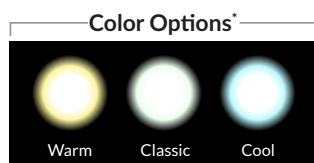

*Actual white shades will vary upon pool interior colors