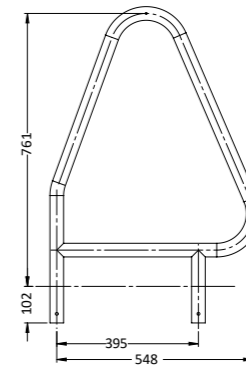

COMMERCIAL RAILS

Triangle Grab Rail

Model/Item No.	Description
SR-6S	Standard (pair)
SR-6F	Flanged (pair)