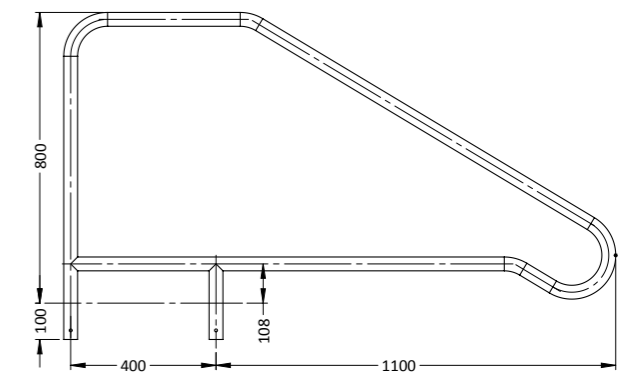

Long Sturdy Stair Rail

Model/Item No.	Description
SR-GS	Standard (single)
SR-GF	Flanged (single)