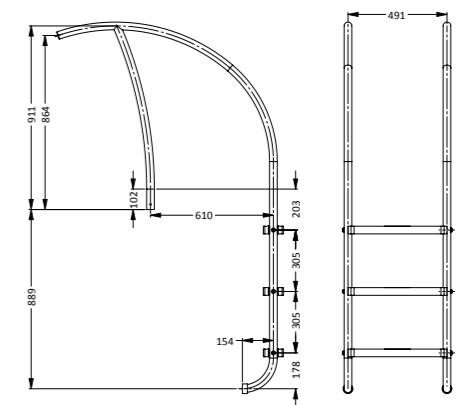

Artisan Hand Rail

Model/Item No.	Description
ART-1001S-MG	Standard (single)
ART-1001S-MGF	Flanged (single)

Artisan Stair Rail

Model/Item No.	Description
ART-1002-MG	Standard (single)

Artisan Three-Step Ladder

Model/Item No.	Description
ART-1003-MG	Standard Three-Step Ladder

Artisan Deck Mounted Stair Rail

Model/Item No.	Description
ART-1004-MG	Standard (single)
ART-1004-MGF	Flanged (single)

Artisan Deck Mounted Hand Rail