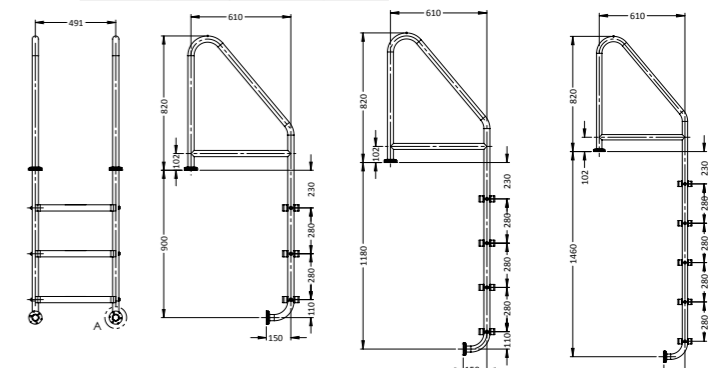

Heavy Duty Ladder

Model/Item No.	Description
SR-XS-3	Three-Step Ladder Flanged Top and Bottom
SR-XS-4	Three-Step Ladder Flanged Top and Bottom
SR-XS-5	Three-Step Ladder Flanged Top and Bottom