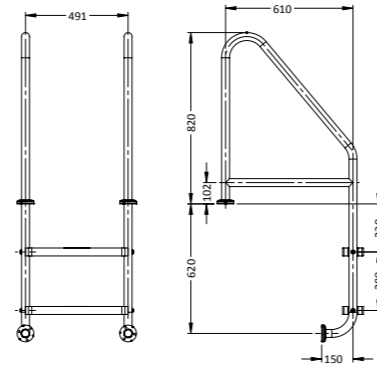

Model/Item No.	Description
DMS-102S	Standard (single)
DMS-102F	Flanged (single)

*48mm tubing

COMMERCIAL LADDERS

Commercial Two-Step Ladder

Model/Item No.	Description
SR-CS-2	Standard
SR-CFT-2	Flanged Top
SR-CF-2	Flanged Top & Bottom