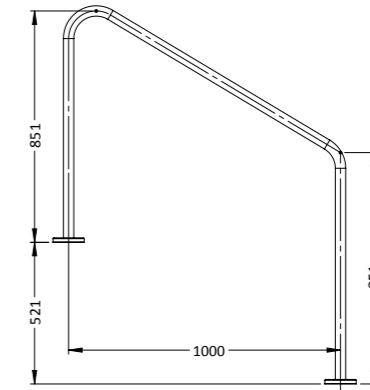

Model/Item No.	Description
ART-1005-MG	Standard (single)

RESIDENTIAL RAILS

Deck Mounted Stair Rail

Model/Item No.	Description
SR-DS	Standard (single)
SR-DF	Flanged (single)

Figure 4 Grab Rail

Model/Item No.	Description
SR-1S	Standard (pair)
SR-1SS	Standard (single)
SR-1F	Flanged (pair)
SR-1FS	Flanged (single)

P Grab Rail

Model/Item No.	Description
SR-2SS	Standard (single)
SR-2FS	Flanged (single)

Cover plates not included

Narrow Figure 4 Grab Rail

Model/Item No.	Description
SR-4SS	Standard (single)
SR-4FS	Flanged (single)

Narrow Spaced Figure 4 Grab Rail

Model/Item No.	Description
SR-5FR	Flanged - Single Right
SR-5FL	Flanged - Single Left
SR-5SR	Standard - Single Right
SR-5SL	Standard - Single Left

Stair Rail

Model/Item No.	Description
SR-SS-1000	1000mm Standard (single)
SR-SF-1000	1000mm Flanged (single)

Stair Rail

Model/Item No.	Description
SR-SS-1200	1200mm Standard (single)
SR-SF-1200	1200mm Flanged (single)

Stair Rail

Model/Item No.	Description
SR-SS-1500	1500mm Standard (single)
SR-SF-1500	1500mm Flanged (single)