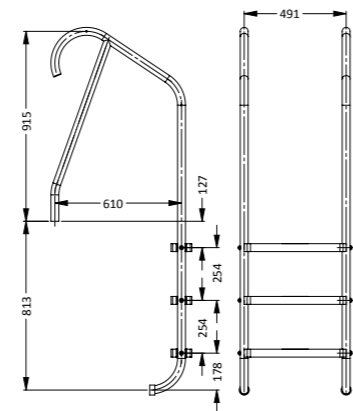

Meridian Stair Rail

Model/Item No.	Description
MER-1002-MG	Standard (single)

Meridian Three-Step Ladder

Model/Item No.	Description
MER-1003-MG	Standard Three-Step Ladder

Meridian Deck Mounted Stair Rail

Model/Item No.	Description
MER-1004-MG	Standard (single)
MER-1004-MGF	Flanged (single)