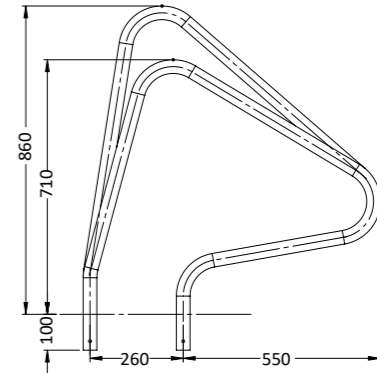

*To be used in combination with grab rails

SAFETY RAILS

Safety Rail

Model/Item No.	Description
SSR-300	300mm - Flanged
SSR-450	450mm - Flanged
SSR-600	600mm - Flanged
SSR-750	750mm - Flanged
SSR-900	900mm - Flanged
SSR-1200	1200mm - Flanged
SSR-1500	1500mm - Flanged
SSR-2000	2000mm - Flanged
SSR-3000	3000mm - Flanged

Safety Rail

Model/Item No.	Description
SR-WS-1000	1000mm Standard (single)
SR-WF-1000	1000mm Flanged (single)
SR-WS-1200	1200mm Standard (single)
SR-WF-1200	1200mm Flanged (single)
SR-WS-1500	1500mm Standard (single)
SR-WF-1500	1500mm Flanged (single)

COMMERCIAL RAILS

Triangle Grab Rail

Model/Item No.	Description
SR-6S	Standard (pair)
SR-6F	Flanged (pair)

Dual Height Figure 4 Grab Rail

Model/Item No.	Description
SR-7S	Standard (pair)
SR-7F	Flanged (pair)