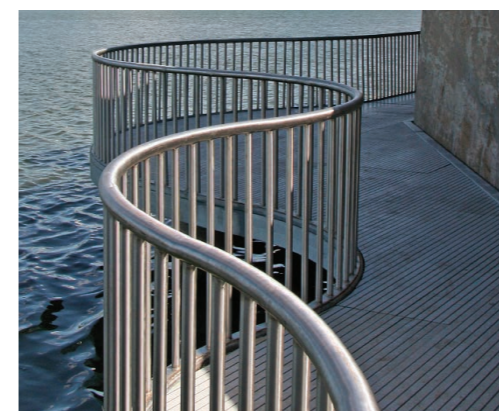

Stainless Steel Sentry
Step 2: The Protective Coating

FEATURES

- Kit treats up to 10sqm and protects for months
- Restores and protects; Railings, Balustrading, Yacht Railings, Architectural Panels, Lighting Posts, BBQ's, Grab Rails, Sculptures and more