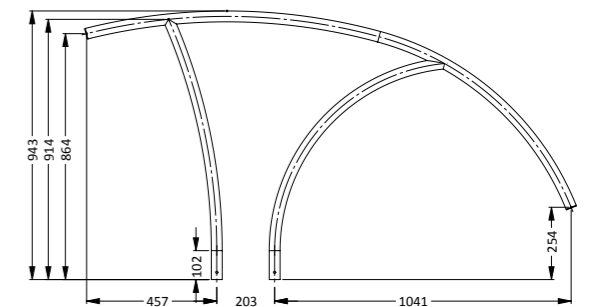

Artisan Deck Mounted Stair Rail

Model/Item No.	Description
ART-1004-MG	Standard (single)
ART-1004-MGF	Flanged (single)