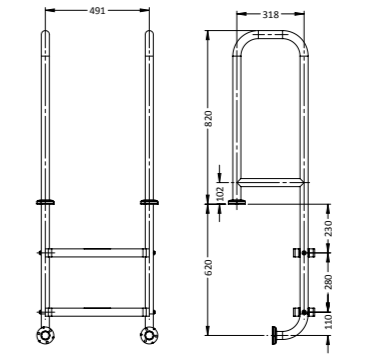

Braced Narrow Two-Step Ladder

Model/Item No.	Description
SR-BS-2	Standard
SR-BFT-2	Flanged Top
SR-BF-2	Flanged Top & Bottom