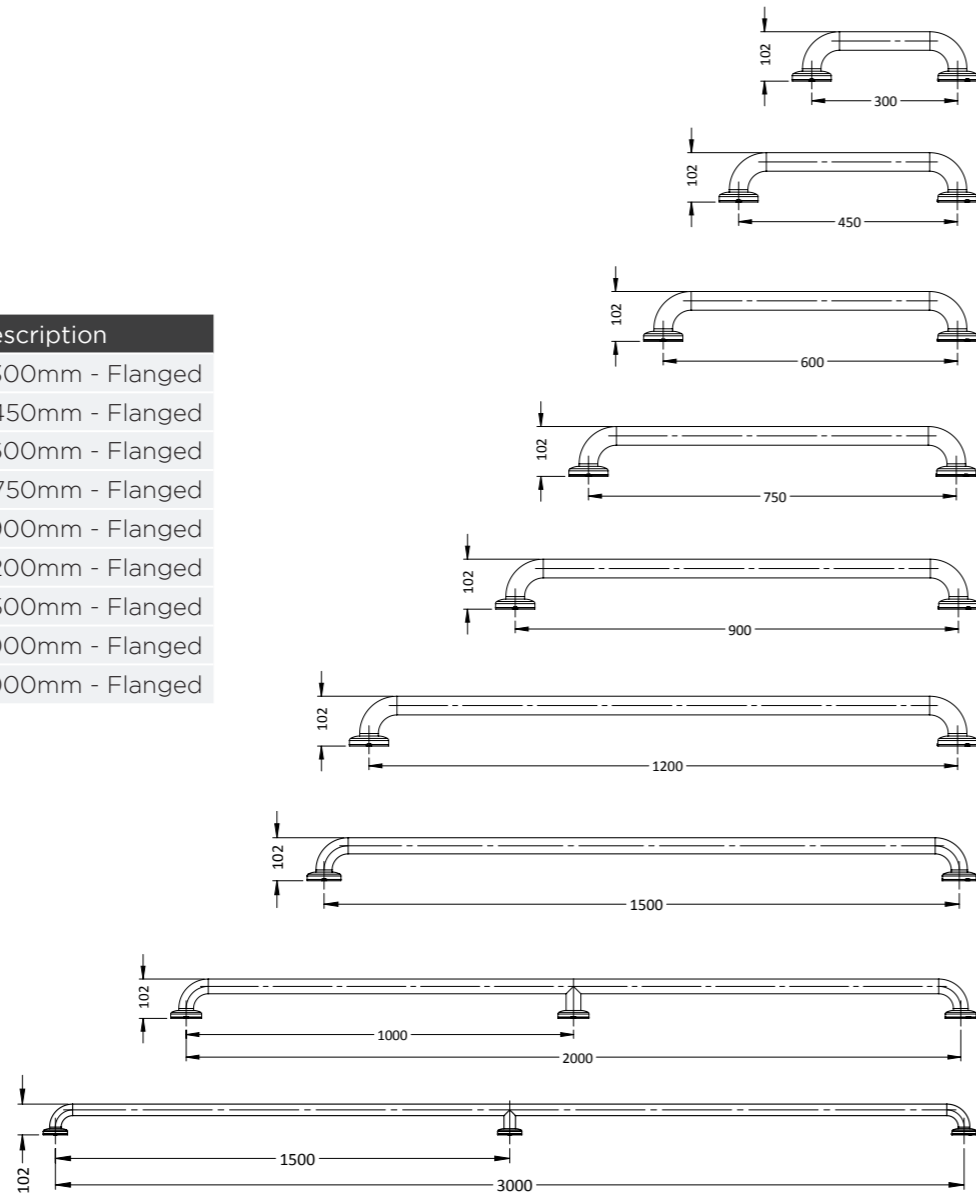

Meridian Stair Rail

Model/Item No.	Description
MER-1002-MG	Standard (single)

Meridian Three-Step Ladder

Model/Item No.	Description
MER-1003-MG	Standard Three-Step Ladder

Meridian Deck Mounted Stair Rail

Model/Item No.	Description
MER-1004-MG	Standard (single)
MER-1004-MGF	Flanged (single)

Deck Mounted Ladder

Model/Item No.	Description
SL-PF-2	Two-Step Ladder
SL-PF-3	Three-Step Ladder
SL-PF-4	Four-Step Ladder

Pool Cover Ladder*

Model/Item No.	Description
SL-VF-2	Two-Step Ladder - Flanged
SL-VF-3	Three-Step Ladder - Flanged
SL-VF-4	Four-Step Ladder - Flanged

*To be used in combination with grab rails

SAFETY RAILS

Safety Rail

Model/Item No.	Description
SSR-300	300mm - Flanged
SSR-450	450mm - Flanged
SSR-600	600mm - Flanged
SSR-750	750mm - Flanged
SSR-900	900mm - Flanged
SSR-1200	1200mm - Flanged
SSR-1500	1500mm - Flanged
SSR-2000	2000mm - Flanged
SSR-3000	3000mm - Flanged