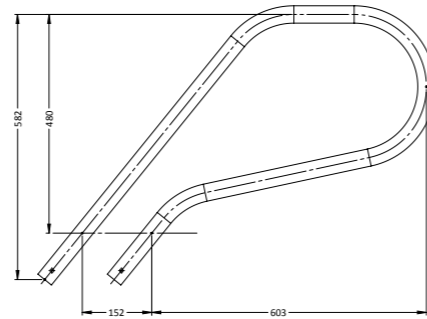

Model/Item No.	Description
ART-1003-MG	Standard Three-Step Ladder

Artisan Deck Mounted Stair Rail

Model/Item No.	Description
ART-1004-MG	Standard (single)
ART-1004-MGF	Flanged (single)

Artisan Deck Mounted Hand Rail

Model/Item No.	Description
ART-1005-MG	Standard (single)

RESIDENTIAL RAILS

Deck Mounted Stair Rail

Model/Item No.	Description
SR-DS	Standard (single)
SR-DF	Flanged (single)

Figure 4 Grab Rail

Model/Item No.	Description
SR-1S	Standard (pair)
SR-1SS	Standard (single)
SR-1F	Flanged (pair)
SR-1FS	Flanged (single)

P Grab Rail

Model/Item No.	Description
SR-2SS	Standard (single)
SR-2FS	Flanged (single)

Cover plates not included

Narrow Figure 4 Grab Rail

Model/Item No.	Description
SR-4SS	Standard (single)
SR-4FS	Flanged (single)

Narrow Spaced Figure 4 Grab Rail

Model/Item No.	Description
SR-5FR	Flanged - Single Right
SR-5FL	Flanged - Single Left
SR-5SR	Standard - Single Right
SR-5SL	Standard - Single Left

Stair Rail

Model/Item No.	Description
SR-SS-1000	1000mm Standard (single)
SR-SF-1000	1000mm Flanged (single)