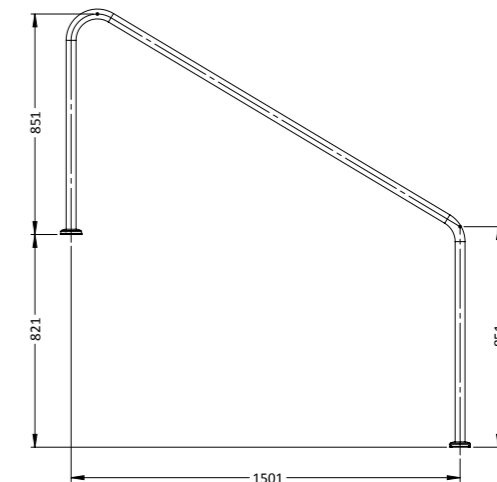

P Grab Rail

Model/Item No.	Description
SR-2SS	Standard (single)
SR-2FS	Flanged (single)

Cover plates not included

Narrow Figure 4 Grab Rail

Model/Item No.	Description
SR-4SS	Standard (single)
SR-4FS	Flanged (single)

Narrow Spaced Figure 4 Grab Rail

Model/Item No.	Description
SR-5FR	Flanged - Single Right
SR-5FL	Flanged - Single Left
SR-5SR	Standard - Single Right
SR-5SL	Standard - Single Left

Stair Rail

Model/Item No.	Description
SR-SS-1000	1000mm Standard (single)
SR-SF-1000	1000mm Flanged (single)

Stair Rail

Model/Item No.	Description
SR-SS-1200	1200mm Standard (single)
SR-SF-1200	1200mm Flanged (single)

Stair Rail

Model/Item No.	Description
SR-SS-1500	1500mm Standard (single)
SR-SF-1500	1500mm Flanged (single)