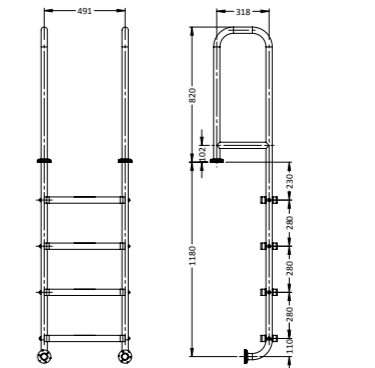

Braced Narrow Four-Step Ladder

Model/Item No.	Description
SR-BS-4	Standard
SR-BFT-4	Flanged Top
SR-BF-4	Flanged Top & Bottom