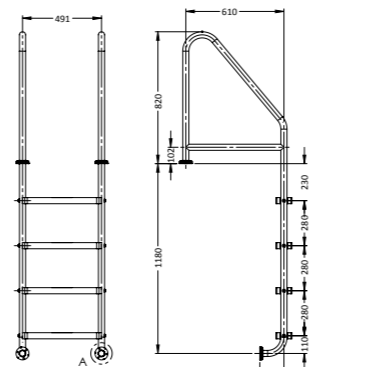

Commercial Four-Step Ladder

Model/Item No.	Description
SR-CS-4	Standard
SR-CFT-4	Flanged Top
SR-CF-4	Flanged Top & Bottom