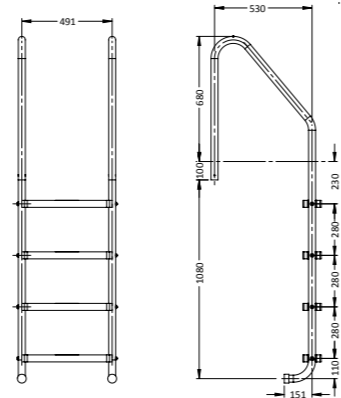

Four-Step Ladder

Model/Item No.	Description
SL-SS-4	Standard
SL-SFT-4	Flanged Top
SL-SF-4	Flanged Top & Bottom