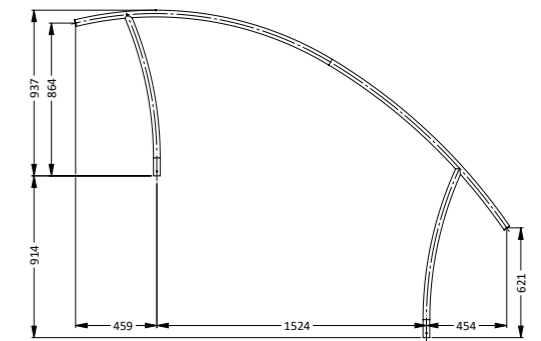

Artisan Stair Rail

Model/Item No.	Description
ART-1002-MG	Standard (single)