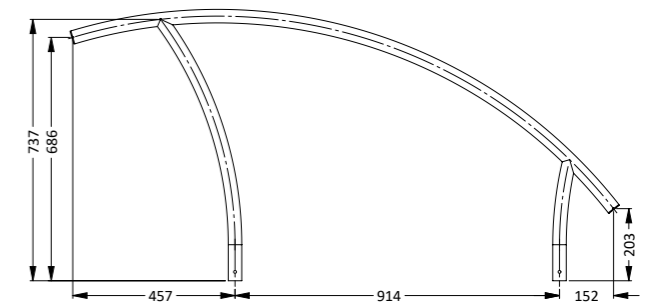

Artisan Deck Mounted Hand Rail

Model/Item No.	Description
ART-1005-MG	Standard (single)