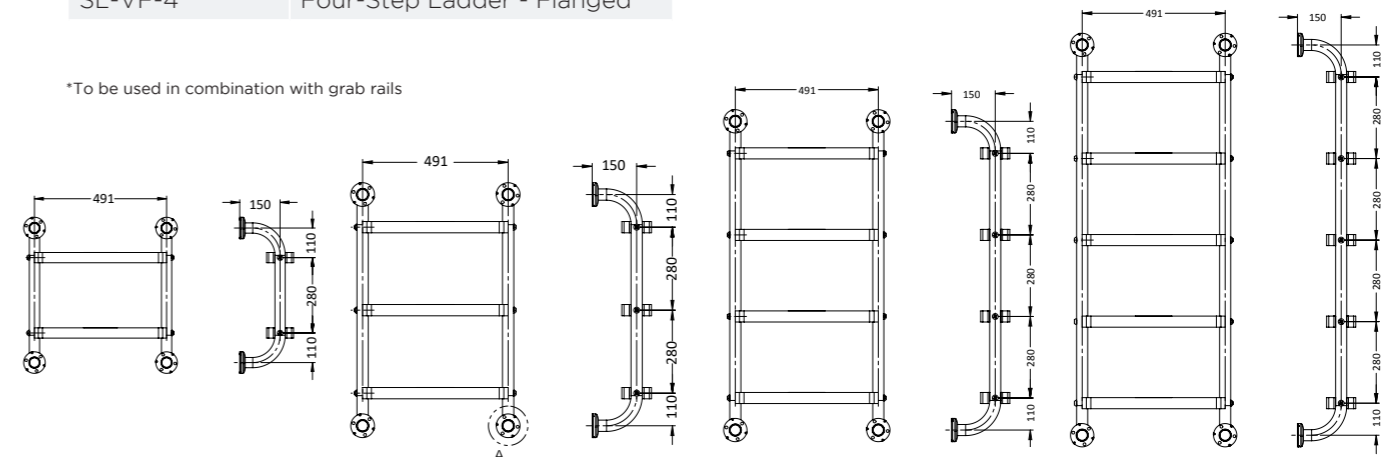

*To be used in combination with grab rails

SAFETY RAILS

Safety Rail

Model/Item No.	Description
SSR-300	300mm - Flanged
SSR-450	450mm - Flanged
SSR-600	600mm - Flanged
SSR-750	750mm - Flanged
SSR-900	900mm - Flanged
SSR-1200	1200mm - Flanged
SSR-1500	1500mm - Flanged
SSR-2000	2000mm - Flanged
SSR-3000	3000mm - Flanged