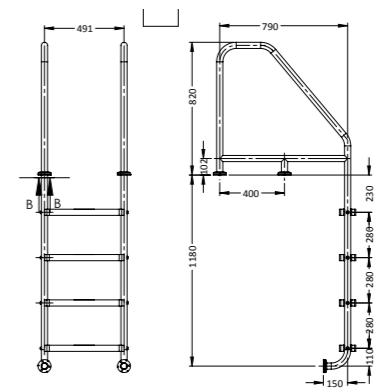

Gutter Four-Step Ladder

Model/Item No.	Description
SR-WS-4	Standard
SR-WFT-4	Flanged Top
SR-WF-4	Flanged Top & Bottom