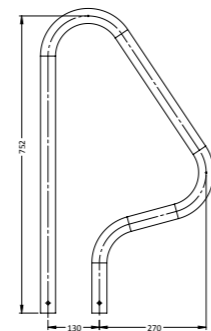

Model/Item No.	Description
ART-1005-MG	Standard (single)

RESIDENTIAL RAILS

Deck Mounted Stair Rail

Model/Item No.	Description
SR-DS	Standard (single)
SR-DF	Flanged (single)

Figure 4 Grab Rail

Model/Item No.	Description
SR-1S	Standard (pair)
SR-1SS	Standard (single)
SR-1F	Flanged (pair)
SR-1FS	Flanged (single)

P Grab Rail

Model/Item No.	Description
SR-2SS	Standard (single)
SR-2FS	Flanged (single)

Cover plates not included

Narrow Figure 4 Grab Rail

Model/Item No.	Description
SR-4SS	Standard (single)
SR-4FS	Flanged (single)

Narrow Spaced Figure 4 Grab Rail

Model/Item No.	Description
SR-5FR	Flanged - Single Right
SR-5FL	Flanged - Single Left
SR-5SR	Standard - Single Right
SR-5SL	Standard - Single Left

Stair Rail

Model/Item No.	Description
SR-SS-1000	1000mm Standard (single)
SR-SF-1000	1000mm Flanged (single)

Stair Rail

Model/Item No.	Description
SR-SS-1200	1200mm Standard (single)
SR-SF-1200	1200mm Flanged (single)

Stair Rail

Model/Item No.	Description
SR-SS-1500	1500mm Standard (single)
SR-SF-1500	1500mm Flanged (single)