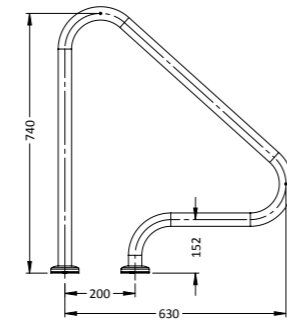

Model/Item No.	Description
ART-1005-MG	Standard (single)

RESIDENTIAL RAILS

Deck Mounted Stair Rail

Model/Item No.	Description
SR-DS	Standard (single)
SR-DF	Flanged (single)

Figure 4 Grab Rail

Model/Item No.	Description
SR-1S	Standard (pair)
SR-1SS	Standard (single)
SR-1F	Flanged (pair)
SR-1FS	Flanged (single)

P Grab Rail

Model/Item No.	Description
SR-2SS	Standard (single)
SR-2FS	Flanged (single)

Cover plates not included

Narrow Figure 4 Grab Rail

Model/Item No.	Description
SR-4SS	Standard (single)
SR-4FS	Flanged (single)