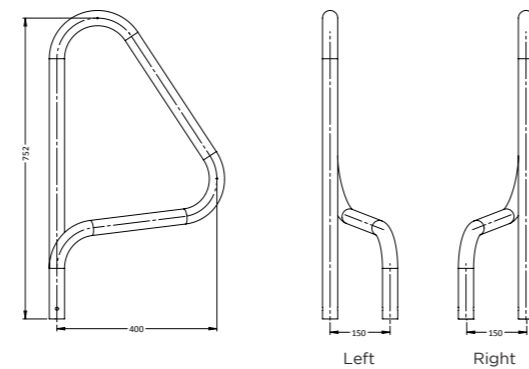

Model/Item No.	Description
ART-1005-MG	Standard (single)

RESIDENTIAL RAILS

Deck Mounted Stair Rail

Model/Item No.	Description
SR-DS	Standard (single)
SR-DF	Flanged (single)

Figure 4 Grab Rail

Model/Item No.	Description
SR-1S	Standard (pair)
SR-1SS	Standard (single)
SR-1F	Flanged (pair)
SR-1FS	Flanged (single)

P Grab Rail

Model/Item No.	Description
SR-2SS	Standard (single)
SR-2FS	Flanged (single)

Cover plates not included

Narrow Figure 4 Grab Rail

Model/Item No.	Description
SR-4SS	Standard (single)
SR-4FS	Flanged (single)

Narrow Spaced Figure 4 Grab Rail

Model/Item No.	Description
SR-5FR	Flanged - Single Right
SR-5FL	Flanged - Single Left
SR-5SR	Standard - Single Right
SR-5SL	Standard - Single Left

Stair Rail

Model/Item No.	Description
SR-SS-1000	1000mm Standard (single)
SR-SF-1000	1000mm Flanged (single)