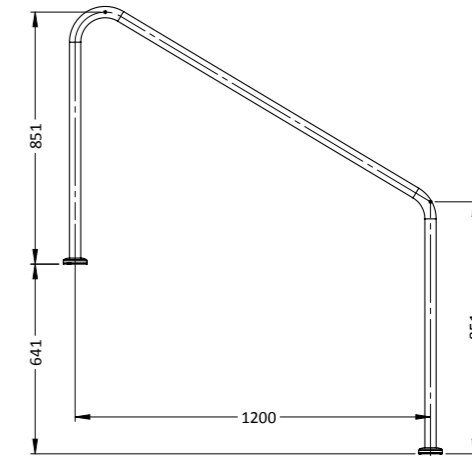

P Grab Rail

Model/Item No.	Description
SR-2SS	Standard (single)
SR-2FS	Flanged (single)

Cover plates not included

Narrow Figure 4 Grab Rail

Model/Item No.	Description
SR-4SS	Standard (single)
SR-4FS	Flanged (single)

Narrow Spaced Figure 4 Grab Rail

Model/Item No.	Description
SR-5FR	Flanged - Single Right
SR-5FL	Flanged - Single Left
SR-5SR	Standard - Single Right
SR-5SL	Standard - Single Left

Stair Rail

Model/Item No.	Description
SR-SS-1000	1000mm Standard (single)
SR-SF-1000	1000mm Flanged (single)

Stair Rail

Model/Item No.	Description
SR-SS-1200	1200mm Standard (single)
SR-SF-1200	1200mm Flanged (single)

Stair Rail

Model/Item No.	Description
SR-SS-1500	1500mm Standard (single)
SR-SF-1500	1500mm Flanged (single)