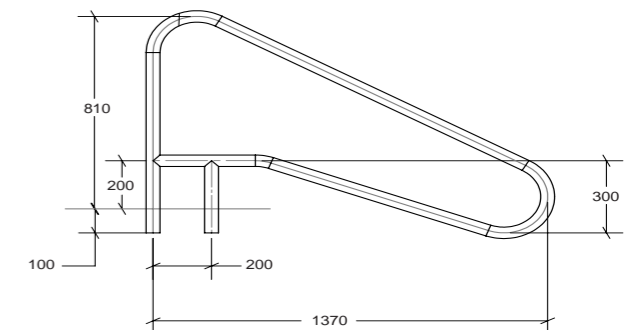

Deck Mounted Stair Rail*

Model/Item No.	Description
DMS-102S	Standard (single)
DMS-102F	Flanged (single)

*48mm tubing