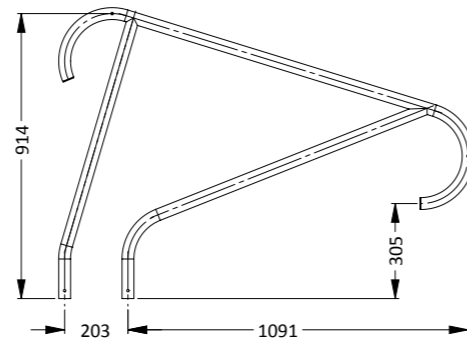

Meridian Stair Rail

Model/Item No.	Description
MER-1002-MG	Standard (single)

Meridian Three-Step Ladder

Model/Item No.	Description
MER-1003-MG	Standard Three-Step Ladder

Meridian Deck Mounted Stair Rail

Model/Item No.	Description
MER-1004-MG	Standard (single)
MER-1004-MGF	Flanged (single)

Artisan Hand Rail

Model/Item No.	Description
ART-1001S-MG	Standard (single)
ART-1001S-MGF	Flanged (single)

Artisan Stair Rail

Model/Item No.	Description
ART-1002-MG	Standard (single)

Artisan Three-Step Ladder