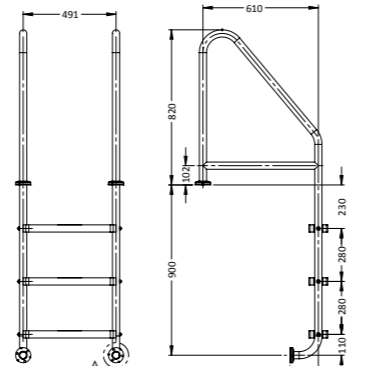

Commercial Three-Step Ladder

Model/Item No.	Description
SR-CS-3	Standard
SR-CFT-3	Flanged Top
SR-CF-3	Flanged Top & Bottom