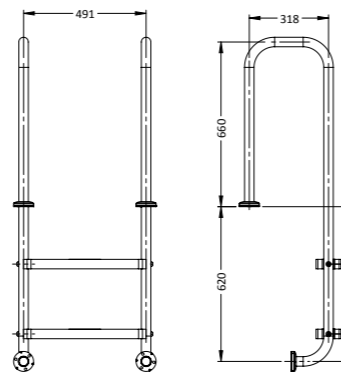

Narrow Two-Step Ladder

Model/Item No.	Description
SL-US-2	Standard
SL-UFT-2	Flanged Top
SL-UF-2	Flanged Top & Bottom