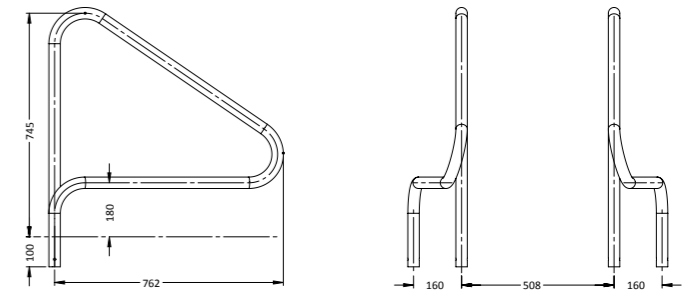

Pretzel Grab Rail

Model/Item No.	Description
SR-8S	Standard (pair)
SR-8F	Flanged (pair)