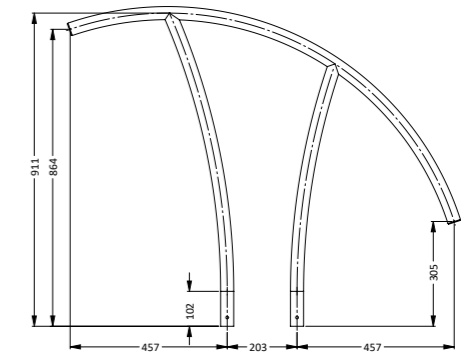

Artisan Hand Rail

Model/Item No.	Description
ART-1001S-MG	Standard (single)
ART-1001S-MGF	Flanged (single)