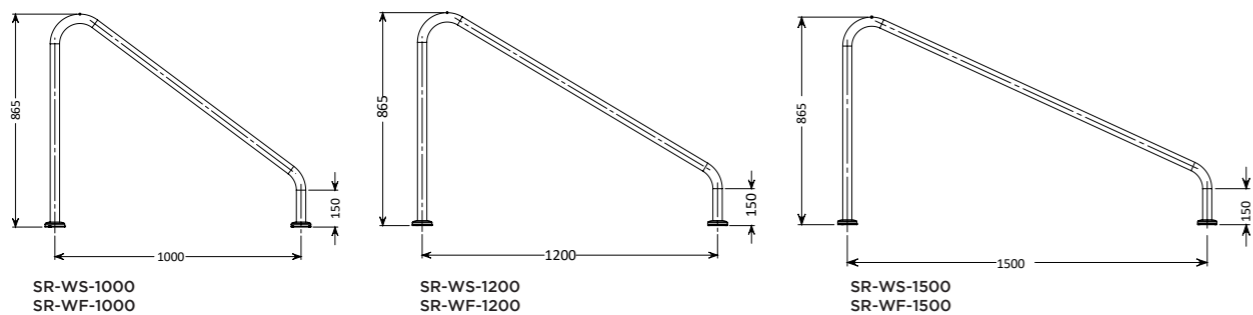

*To be used in combination with grab rails

SAFETY RAILS

Safety Rail

Model/Item No.	Description
SSR-300	300mm - Flanged
SSR-450	450mm - Flanged
SSR-600	600mm - Flanged
SSR-750	750mm - Flanged
SSR-900	900mm - Flanged
SSR-1200	1200mm - Flanged
SSR-1500	1500mm - Flanged
SSR-2000	2000mm - Flanged
SSR-3000	3000mm - Flanged

Safety Rail

Model/Item No.	Description
SR-WS-1000	1000mm Standard (single)
SR-WF-1000	1000mm Flanged (single)
SR-WS-1200	1200mm Standard (single)
SR-WF-1200	1200mm Flanged (single)
SR-WS-1500	1500mm Standard (single)
SR-WF-1500	1500mm Flanged (single)