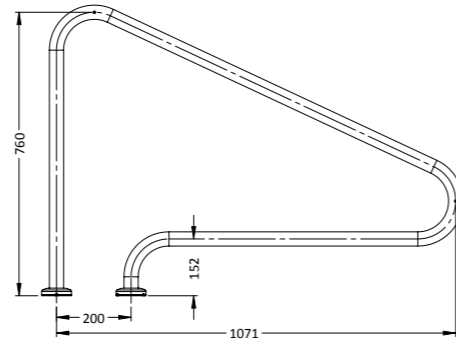

Model/Item No.	Description
ART-1005-MG	Standard (single)

RESIDENTIAL RAILS

Deck Mounted Stair Rail

Model/Item No.	Description
SR-DS	Standard (single)
SR-DF	Flanged (single)

Figure 4 Grab Rail

Model/Item No.	Description
SR-1S	Standard (pair)
SR-1SS	Standard (single)
SR-1F	Flanged (pair)
SR-1FS	Flanged (single)

P Grab Rail

Model/Item No.	Description
SR-2SS	Standard (single)
SR-2FS	Flanged (single)

Cover plates not included

Narrow Figure 4 Grab Rail

Model/Item No.	Description
SR-4SS	Standard (single)
SR-4FS	Flanged (single)