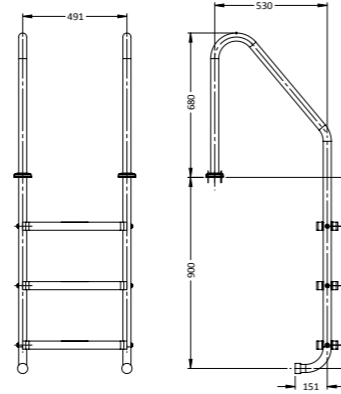

Three-Step Ladder

Model/Item No.	Description
SL-SS-3	Standard
SL-SFT-3	Flanged Top
SL-SF-3	Flanged Top & Bottom