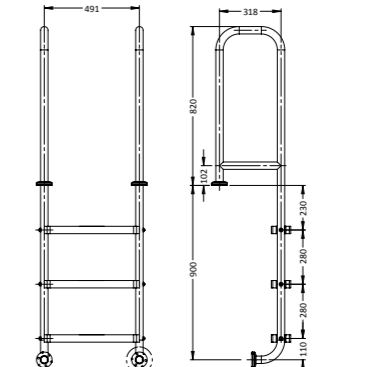

Braced Narrow Three-Step Ladder

Model/Item No.	Description
SR-BS-3	Standard
SR-BFT-3	Flanged Top
SR-BF-3	Flanged Top & Bottom