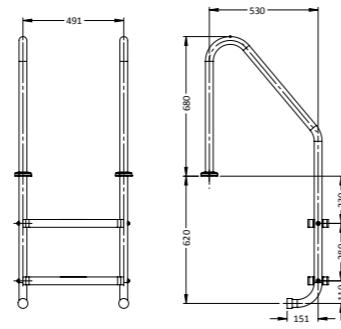

RESIDENTIAL LADDERS

Two-Step Ladder

Model/Item No.	Description
SL-SS-2	Standard
SL-SFT-2	Flanged Top
SL-SF-2	Flanged Top & Bottom