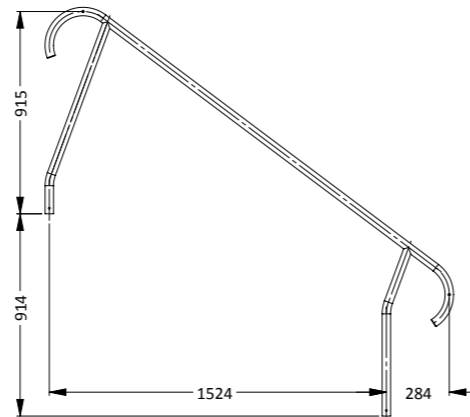

LADDERS & RAILS

DESIGNER RAILS & LADDERS

Artisan and Meridian Designer Rails and Ladders provide an elegant, custom look for residential and commercial swimming pools.

Meridian Hand Rail

Model/Item No.	Description
MER-1001S-MG	Standard (single)
MER-1001S-MGF	Flanged (single)

Meridian Stair Rail

Model/Item No.	Description
MER-1002-MG	Standard (single)

Meridian Three-Step Ladder

Model/Item No.	Description
MER-1003-MG	Standard Three-Step Ladder

Meridian Deck Mounted Stair Rail

Model/Item No.	Description
MER-1004-MG	Standard (single)
MER-1004-MGF	Flanged (single)