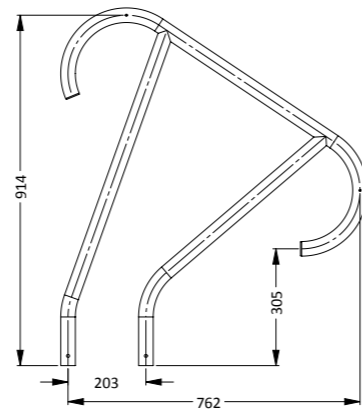

LADDERS & RAILS

DESIGNER RAILS & LADDERS

Artisan and Meridian Designer Rails and Ladders provide an elegant, custom look for residential and commercial swimming pools.

Meridian Hand Rail

Model/Item No.	Description
MER-1001S-MG	Standard (single)
MER-1001S-MGF	Flanged (single)

Meridian Stair Rail

Model/Item No.	Description
MER-1002-MG	Standard (single)

Meridian Three-Step Ladder

Model/Item No.	Description
MER-1003-MG	Standard Three-Step Ladder

Meridian Deck Mounted Stair Rail

Model/Item No.	Description
MER-1004-MG	Standard (single)
MER-1004-MGF	Flanged (single)

*To suit 48mm tube

Model/Item No.	Description
17-61-010	M8 Anchor Bolt (pack of 6)

Model/Item No.	Description
WSB-200A	Suction Bumper

Round Cover Plate

Model/Item No.	Description
38mm 316 SS	EP-150-MG
48mm 316 SS	EP-100F-MG