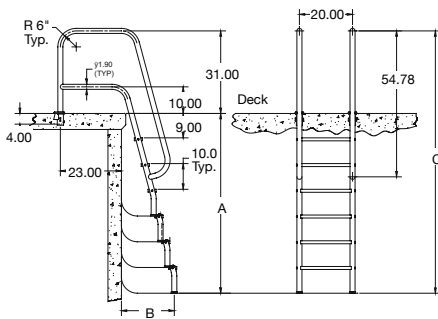

Easy-Out Therapeutic Ladder

- Tubing: 1.90" OD
- Wall Thickness: .065"
- Stainless Steel: 304 or 316L Marine Grade* (add -MG to part number)
- Treads: LTDF-105 Stainless Steel
- Bends: 6" Radius
- Options: Powder-coating and SealedSteel Salt Friendly (rails only)
- Recommended anchor: AS-100B (order separately)
- Recommended escutcheon: EP-100A (order separately)

* Minimum requirement for salt pools is 316L Marine Grade

Model No.	Description	Shipping			
		Weight	Length	Width	Height
TL-3B	3-Step Ladder	35 lbs 16kg	77" 196cm	41" 104cm	4" 10cm
TL-4C	4-Step Ladder	41 lbs 18kg	82" 208cm	41" 104cm	4" 10cm
TL-5D	5-Step Ladder	47 lbs 21kg	92" 234cm	41" 104cm	4" 10cm
TL-6E	6-Step Ladder	55 lbs 25kg	105" 267cm	41" 104cm	4" 10cm

Notes:

Frame is secured to the pool deck with two anchor sockets on 20" centers. The lower end of the frame rests on the pool floor and is fitted with two white rubber bumpers (VVRB-100A).