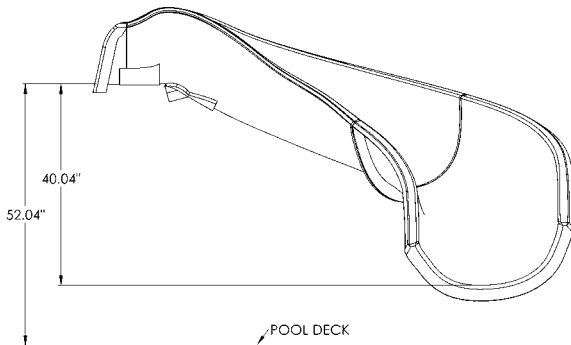

SIGNATURE

GARDEN RIDE PRODUCT SELECTION Part numbers represent approximate linear foot length of the slide

10 FT GARDEN RIDE SLIDE

- Left Turn (Part# GRS10-CL-XX) Right Turn (Part# GRS10-CR-XX)

15 FT GARDEN RIDE SLIDE

RIVER RUN PRODUCT SELECTION

Part numbers represent approximate linear foot length of the slide

17 LINEAR FEET RIVER RUN
Style 17A - Left Turn Shown

- LEFT TURN Part #RRS17A-CL-XX RIGHT TURN Part #RRS17A-CR-XX