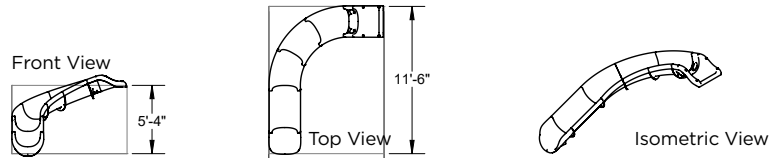

RIVER RUN PRODUCT SELECTION

Part numbers represent approximate linear foot length of the slide

17 LINEAR FEET RIVER RUN
Style 17A - Left Turn Shown

- LEFT TURN Part #RRS17A-CL-XX RIGHT TURN Part #RRS17A-CR-XX