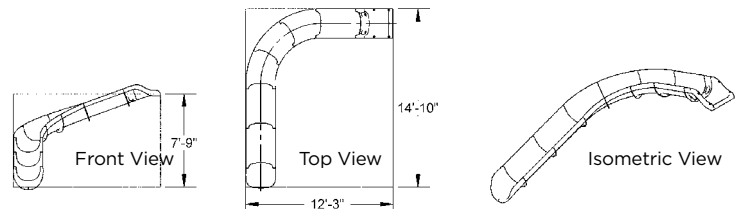

RIVER RUN PRODUCT SELECTION

Part numbers represent approximate linear foot length of the slide

17 LINEAR FEET RIVER RUN
Style 17A - Left Turn Shown

- LEFT TURN Part #RRS17A-CL-XX RIGHT TURN Part #RRS17A-CR-XX

19 LINEAR FEET RIVER RUN
Style 19A - Left Turn Shown

- LEFT TURN Part #RRS19A-CL-XX RIGHT TURN Part #RRS19A-CR-XX

19 LINEAR FEET RIVER RUN
Style 19B - Left Turn Shown

- LEFT TURN Part #RRS19B-CL-XX RIGHT TURN Part #RRS19B-CR-XX

23 LINEAR FEET RIVER RUN
Style 23A - Left Turn Shown

- LEFT TURN Part #RRS23A-CL-XX RIGHT TURN Part #RRS23A-CR-XX

24 LINEAR FEET RIVER RUN
Style 24A - Left Turn Shown

- LEFT TURN Part #RRS24A-CL-XX RIGHT TURN Part #RRS24A-CR-XX

24 LINEAR FEET RIVER RUN
Style 24B - Left Turn Shown

- LEFT TURN Part #RRS24B-CL-XX RIGHT TURN Part #RRS24B-CR-XX

29 LINEAR FEET RIVER RUN
Style 29A - Left Turn Shown

- LEFT TURN Part #RRS29A-CL-XX RIGHT TURN Part #RRS29A-CR-XX