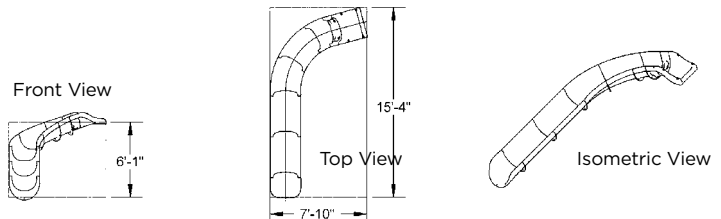

RIVER RUN PRODUCT SELECTION

Part numbers represent approximate linear foot length of the slide

17 LINEAR FEET RIVER RUN
Style 17A - Left Turn Shown

- LEFT TURN Part #RRS17A-CL-XX RIGHT TURN Part #RRS17A-CR-XX

19 LINEAR FEET RIVER RUN
Style 19A - Left Turn Shown

- LEFT TURN Part #RRS19A-CL-XX RIGHT TURN Part #RRS19A-CR-XX

19 LINEAR FEET RIVER RUN
Style 19B - Left Turn Shown

- LEFT TURN Part #RRS19B-CL-XX RIGHT TURN Part #RRS19B-CR-XX