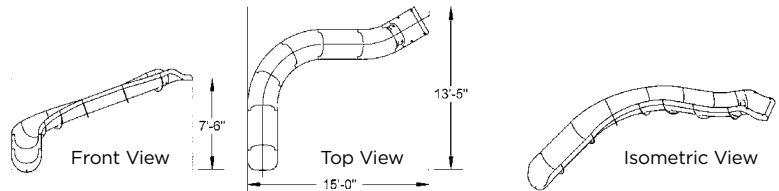

RIVER RUN PRODUCT SELECTION

Part numbers represent approximate linear foot length of the slide

17 LINEAR FEET RIVER RUN
Style 17A - Left Turn Shown

- LEFT TURN Part #RRS17A-CL-XX RIGHT TURN Part #RRS17A-CR-XX

19 LINEAR FEET RIVER RUN
Style 19A - Left Turn Shown

- LEFT TURN Part #RRS19A-CL-XX RIGHT TURN Part #RRS19A-CR-XX

19 LINEAR FEET RIVER RUN
Style 19B - Left Turn Shown

- LEFT TURN Part #RRS19B-CL-XX RIGHT TURN Part #RRS19B-CR-XX

23 LINEAR FEET RIVER RUN
Style 23A - Left Turn Shown

- LEFT TURN Part #RRS23A-CL-XX RIGHT TURN Part #RRS23A-CR-XX

24 LINEAR FEET RIVER RUN
Style 24A - Left Turn Shown

- LEFT TURN Part #RRS24A-CL-XX RIGHT TURN Part #RRS24A-CR-XX