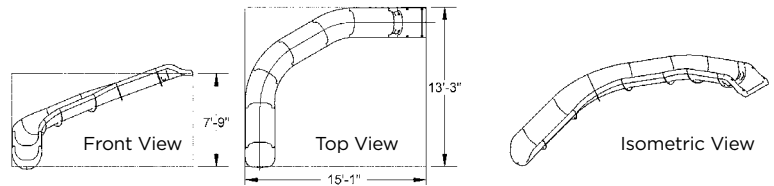

RIVER RUN PRODUCT SELECTION

Part numbers represent approximate linear foot length of the slide

17 LINEAR FEET RIVER RUN
Style 17A - Left Turn Shown

- LEFT TURN Part #RRS17A-CL-XX RIGHT TURN Part #RRS17A-CR-XX

19 LINEAR FEET RIVER RUN
Style 19A - Left Turn Shown

- LEFT TURN Part #RRS19A-CL-XX RIGHT TURN Part #RRS19A-CR-XX

19 LINEAR FEET RIVER RUN
Style 19B - Left Turn Shown

- LEFT TURN Part #RRS19B-CL-XX RIGHT TURN Part #RRS19B-CR-XX

23 LINEAR FEET RIVER RUN
Style 23A - Left Turn Shown

- LEFT TURN Part #RRS23A-CL-XX RIGHT TURN Part #RRS23A-CR-XX

24 LINEAR FEET RIVER RUN
Style 24A - Left Turn Shown

- LEFT TURN Part #RRS24A-CL-XX RIGHT TURN Part #RRS24A-CR-XX

24 LINEAR FEET RIVER RUN
Style 24B - Left Turn Shown

- LEFT TURN Part #RRS24B-CL-XX RIGHT TURN Part #RRS24B-CR-XX

29 LINEAR FEET RIVER RUN
Style 29A - Left Turn Shown

- LEFT TURN Part #RRS29A-CL-XX RIGHT TURN Part #RRS29A-CR-XX