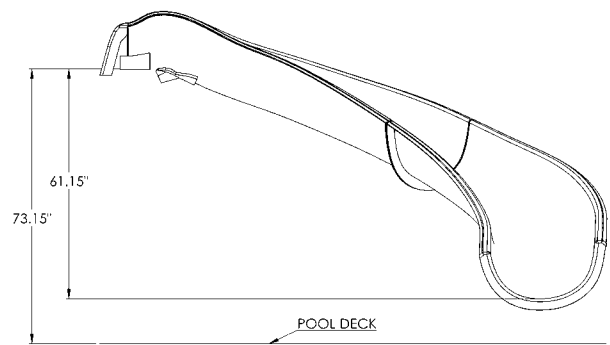

15 FT GARDEN RIDE SLIDE

1. ☐ Left Turn (Part# GRS15-CL-XX)   ☐ Right Turn (Part# GRS15-CR-XX)

COLOR SELECTION

STANDARD COLORS

SPECIAL ORDER COLORS*

*Special Order Colors may result in longer lead times. Contact Customer Service at 800.824.4387 for more information.

Note: To ensure you have the most current version of this publication, please visit our website. Subject to change. Freight Charge is additional.