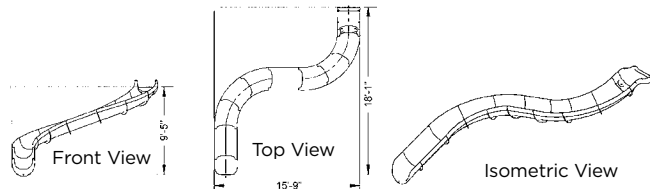

RIVER RUN PRODUCT SELECTION

Part numbers represent approximate linear foot length of the slide

17 LINEAR FEET RIVER RUN
Style 17A - Left Turn Shown

- LEFT TURN Part #RRS17A-CL-XX RIGHT TURN Part #RRS17A-CR-XX

19 LINEAR FEET RIVER RUN
Style 19A - Left Turn Shown

- LEFT TURN Part #RRS19A-CL-XX RIGHT TURN Part #RRS19A-CR-XX

19 LINEAR FEET RIVER RUN
Style 19B - Left Turn Shown

- LEFT TURN Part #RRS19B-CL-XX RIGHT TURN Part #RRS19B-CR-XX

23 LINEAR FEET RIVER RUN
Style 23A - Left Turn Shown

- LEFT TURN Part #RRS23A-CL-XX RIGHT TURN Part #RRS23A-CR-XX

24 LINEAR FEET RIVER RUN
Style 24A - Left Turn Shown

- LEFT TURN Part #RRS24A-CL-XX RIGHT TURN Part #RRS24A-CR-XX

24 LINEAR FEET RIVER RUN
Style 24B - Left Turn Shown

- LEFT TURN Part #RRS24B-CL-XX RIGHT TURN Part #RRS24B-CR-XX

29 LINEAR FEET RIVER RUN
Style 29A - Left Turn Shown

- LEFT TURN Part #RRS29A-CL-XX RIGHT TURN Part #RRS29A-CR-XX