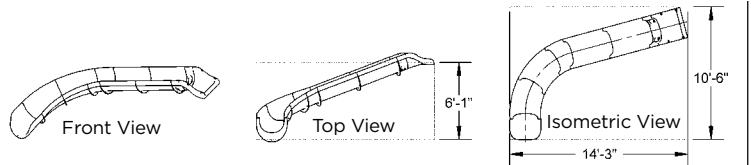

RIVER RUN PRODUCT SELECTION

Part numbers represent approximate linear foot length of the slide

17 LINEAR FEET RIVER RUN
Style 17A - Left Turn Shown

- LEFT TURN Part #RRS17A-CL-XX RIGHT TURN Part #RRS17A-CR-XX

19 LINEAR FEET RIVER RUN
Style 19A - Left Turn Shown

- LEFT TURN Part #RRS19A-CL-XX RIGHT TURN Part #RRS19A-CR-XX

19 LINEAR FEET RIVER RUN
Style 19B - Left Turn Shown

- LEFT TURN Part #RRS19B-CL-XX RIGHT TURN Part #RRS19B-CR-XX

23 LINEAR FEET RIVER RUN
Style 23A - Left Turn Shown

- LEFT TURN Part #RRS23A-CL-XX RIGHT TURN Part #RRS23A-CR-XX

24 LINEAR FEET RIVER RUN
Style 24A - Left Turn Shown

- LEFT TURN Part #RRS24A-CL-XX RIGHT TURN Part #RRS24A-CR-XX